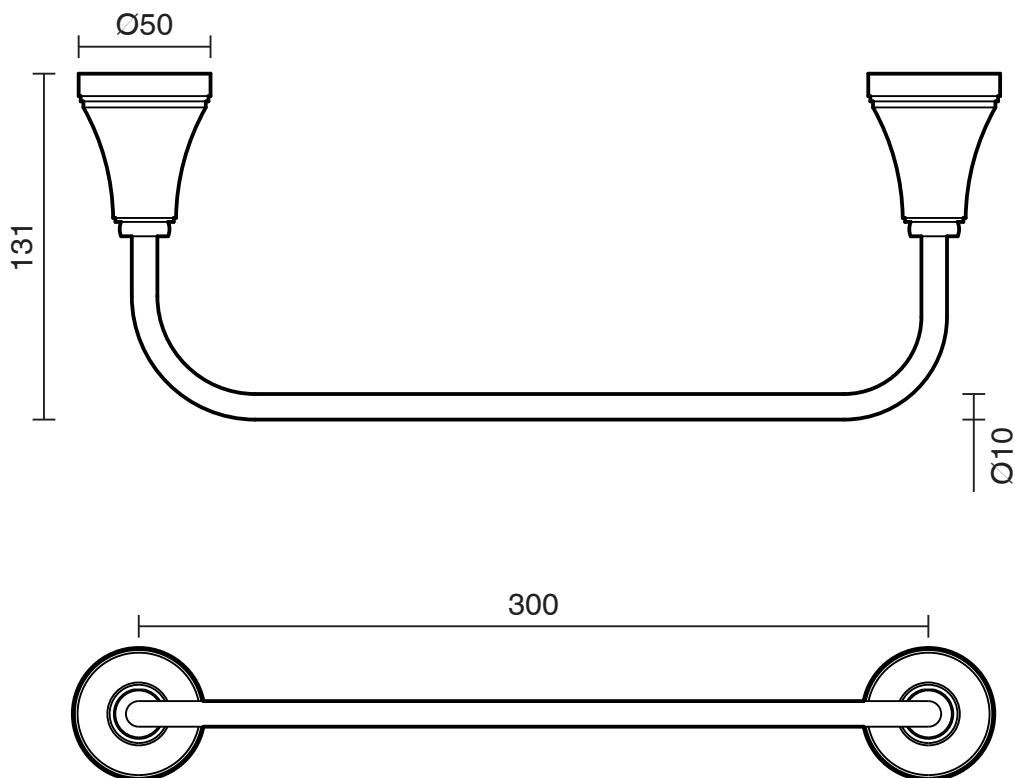

KADO

Kado Era Single Towel Rail 300mm Brass Gold

9507724

SPECIFICATIONS

Recommended Use	Domestic, Hotel & Commercial
Colour	Brass Gold
Material	Zinc/Steel

WARRANTY

Replacement Only - Domestic Use	10 Years
Parts Replacement Only	12 Months

Please refer to Warranty Page for full Terms and Conditions

Dimensions are nominal measurements only.

CLEANING RECOMMENDATIONS:

We recommend the use of soapy water or approved cleaners. This product should not be cleaned with abrasive materials. Damage caused by any improper treatment is not covered by the product warranty. Refer to Warranty Conditions

Disclaimer: Products in this specification manual must by regulation be installed by licensed and registered trade people. The manufacturer/distributor reserves the right to vary specifications or delete models from their range without prior notification. Dimensions are nominal measurements only. Dimensions and set-outs listed are correct at time of publication however the manufacturer/distributor takes no responsibility for printing errors.

Published 12/10/2023

To see the complete Kado range go to www.reece.com.au