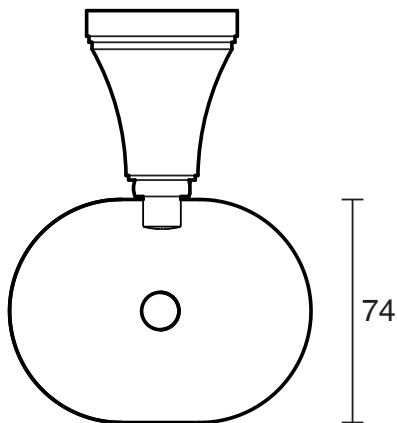

KADO

Kado Era Soap Dish Brass Gold

9507731

SPECIFICATIONS

Recommended Use	Domestic, Hotel & Commercial
Colour	Brass Gold
Material	Zinc/Steel

WARRANTY

Replacement Only - Domestic Use	10 Years
Parts Replacement Only	12 Months

Please refer to Warranty Page for full Terms and Conditions

Dimensions are nominal measurements only.

CLEANING RECOMMENDATIONS:

We recommend the use of soapy water or approved cleaners. This product should not be cleaned with abrasive materials. Damage caused by any improper treatment is not covered by the product warranty. Refer to Warranty Conditions

Disclaimer: Products in this specification manual must by regulation be installed by licensed and registered trade people. The manufacturer/distributor reserves the right to vary specifications or delete models from their range without prior notification. Dimensions are nominal measurements only. Dimensions and set-outs listed are correct at time of publication however the manufacturer/distributor takes no responsibility for printing errors.

Published 12/10/2023

To see the complete Kado range go to www.reece.com.au