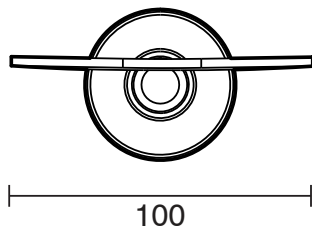

KADO

Kado Era Soap Dish Brass Gold

9507731

SPECIFICATIONS

Recommended Use	Domestic, Hotel & Commercial
Colour	Brass Gold
Material	Zinc/Steel

WARRANTY

Replacement Only - Domestic Use	10 Years
Parts Replacement Only	12 Months

Please refer to Warranty Page for full Terms and Conditions

Dimensions are nominal measurements only.

CLEANING RECOMMENDATIONS:

We recommend the use of soapy water or approved cleaners. This product should not be cleaned with abrasive materials. Damage caused by any improper treatment is not covered by the product warranty. Refer to Warranty Conditions

Disclaimer: Products in this specification manual must by regulation be installed by licensed and registered trade people. The manufacturer/distributor reserves the right to vary specifications or delete models from their range without prior notification. Dimensions are nominal measurements only. Dimensions and set-outs listed are correct at time of publication however the manufacturer/distributor takes no responsibility for printing errors.

Published 12/10/2023

To see the complete Kado range go to www.reece.com.au