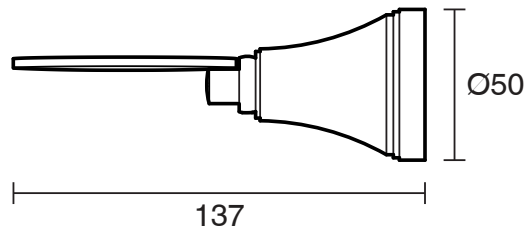

KADO

Kado Era Soap Dish Brass Gold

9507731

SPECIFICATIONS

Recommended Use	Domestic, Hotel & Commercial
Colour	Brass Gold
Material	Zinc/Steel

WARRANTY

Replacement Only - Domestic Use	10 Years
Parts Replacement Only	12 Months

Please refer to Warranty Page for full Terms and Conditions

Dimensions are nominal measurements only.

CLEANING RECOMMENDATIONS:

We recommend the use of soapy water or approved cleaners. This product should not be cleaned with abrasive materials. Damage caused by any improper treatment is not covered by the product warranty. Refer to Warranty Conditions

Disclaimer: Products in this specification manual must by regulation be installed by licensed and registered trade people. The manufacturer/distributor reserves the right to vary specifications or delete models from their range without prior notification. Dimensions are nominal measurements only. Dimensions and set-outs listed are correct at time of publication however the manufacturer/distributor takes no responsibility for printing errors.

Published 12/10/2023

To see the complete Kado range go to www.reece.com.au