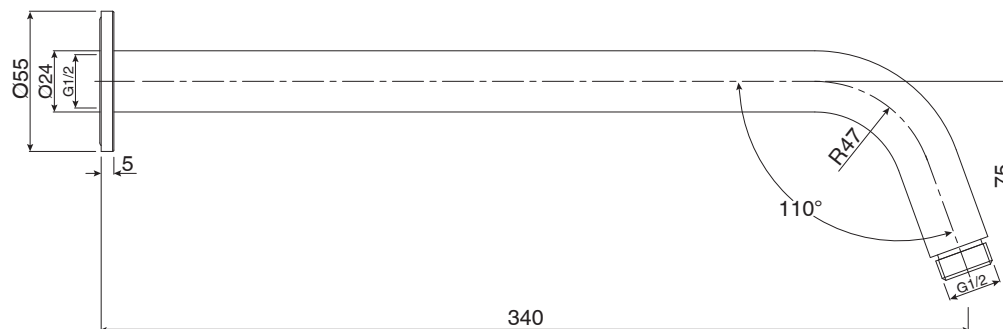

mizu

Mizu Drift Wall Straight Shower Arm Only White

9505373

SPECIFICATIONS

Recommended Use	Domestic, Hotel & Commercial
Colour	White
Finish	Matte
Material	Brass
Recommended Pressure Range	150 - 500 kPa
Maximum Continuous Working Temperature	60 deg C
Suitable for Storage Tank Hot Water	Yes
Suitable for Continuous Flow Hot Water	Yes
Suitable for Gravity Feed Hot Water	No

WARRANTY

Warranty - Domestic Use	10 Years
Spare Parts & Labour	12 Months

Please refer to Warranty Page for full Terms and Conditions

Dimensions are nominal measurements only.

CLEANING RECOMMENDATIONS:

We recommend the use of soapy water or approved cleaners. This product should not be cleaned with abrasive materials. Damage caused by any improper treatment is not covered by the product warranty. Refer to Warranty Conditions

Disclaimer: Products in this specification manual must by regulation be installed by licensed and registered trade people. The manufacturer/distributor reserves the right to vary specifications or delete models from their range without prior notification. Dimensions are nominal measurements only. Dimensions and set-outs listed are correct at time of publication however the manufacturer/distributor takes no responsibility for printing errors.

Published 01/12/2022

To see the complete Mizu range go to
www.reece.com.au