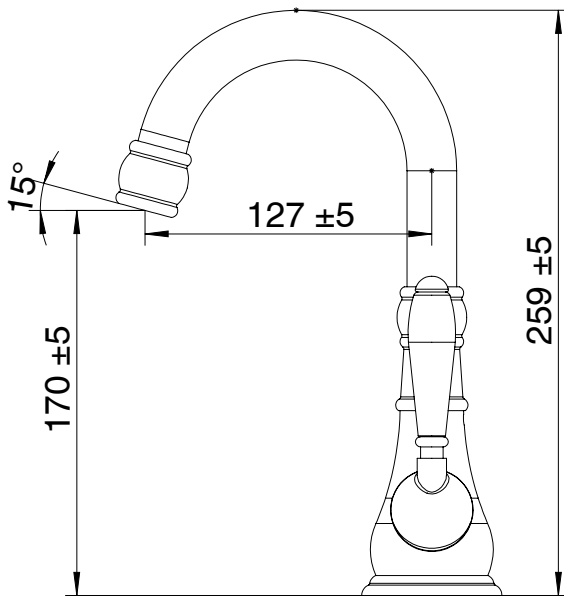

Milli

Milli Voir Basin Mixer with Porcelain Handle Brushed Nickel (5 Star)

2265449

SPECIFICATIONS

Recommended Use	Domestic, hotel and commercial
Colour	Brushed Nickel
Material	DR Brass
Recommended Pressure Range	150 - 500 kPa
Max Continuous Working Pressure	500 kPa
Max Continuous Working Temperature	80 deg C
Suitable for Storage Tank Hot Water	Yes
Suitable for Continuous Flow Hot Water	Yes
Suitable for Gravity Feed Hot Water	No

WARRANTY

Warranty - Domestic Use	15 Years
Spare Parts & Labour	12 Months

Please refer to Warranty Page for full Terms and Conditions

Dimensions are nominal measurements only.

CLEANING RECOMMENDATIONS:

We recommend the use of soapy water or approved cleaners. This product should not be cleaned with abrasive materials. Damage caused by any improper treatment is not covered by the product warranty. Refer to Warranty Conditions

Disclaimer: Products in this specification manual must by regulation be installed by licensed and registered trade people. The manufacturer/distributor reserves the right to vary specifications or delete models from their range without prior notification. Dimensions are nominal measurements only. Dimensions and set-outs listed are correct at time of publication however the manufacturer/distributor takes no responsibility for printing errors.

Published 01/06/2020

To see the complete Milli range go to www.reece.com.au