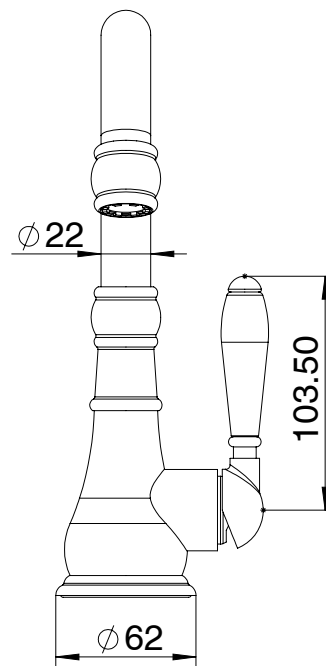

Milli

Milli Voir Basin Mixer with Porcelain Handle Brushed Nickel (5 Star)

2265449

SPECIFICATIONS

Recommended Use	Domestic, hotel and commercial
Colour	Brushed Nickel
Material	DR Brass
Recommended Pressure Range	150 - 500 kPa
Max Continuous Working Pressure	500 kPa
Max Continuous Working Temperature	80 deg C
Suitable for Storage Tank Hot Water	Yes
Suitable for Continuous Flow Hot Water	Yes
Suitable for Gravity Feed Hot Water	No

WARRANTY

Warranty - Domestic Use	15 Years
Spare Parts & Labour	12 Months

Please refer to Warranty Page for full Terms and Conditions

Dimensions are nominal measurements only.

CLEANING RECOMMENDATIONS:

We recommend the use of soapy water or approved cleaners. This product should not be cleaned with abrasive materials. Damage caused by any improper treatment is not covered by the product warranty. Refer to Warranty Conditions

Disclaimer: Products in this specification manual must by regulation be installed by licensed and registered trade people. The manufacturer/distributor reserves the right to vary specifications or delete models from their range without prior notification. Dimensions are nominal measurements only. Dimensions and set-outs listed are correct at time of publication however the manufacturer/distributor takes no responsibility for printing errors.

Published 01/06/2020

To see the complete Milli range go to www.reece.com.au