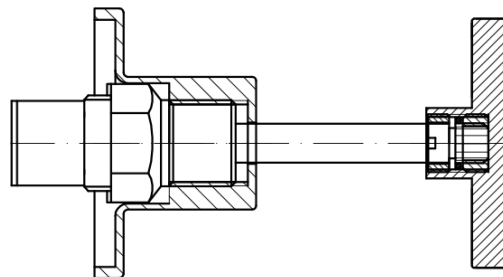

WARRANTY

Warranty - Domestic Use	10 Years
Spare Parts & Labour	12 Months

Please refer to Warranty Page for full Terms and Conditions