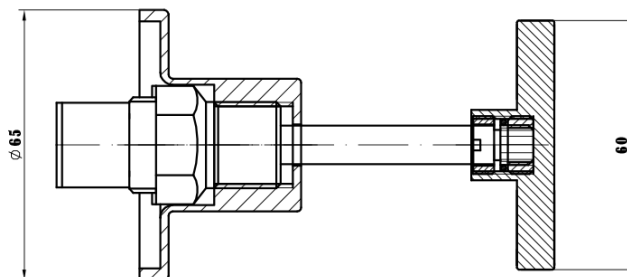

WARRANTY

Warranty - Domestic Use	10 Years
Spare Parts & Labour	12 Months

Please refer to Warranty Page for full Terms and Conditions