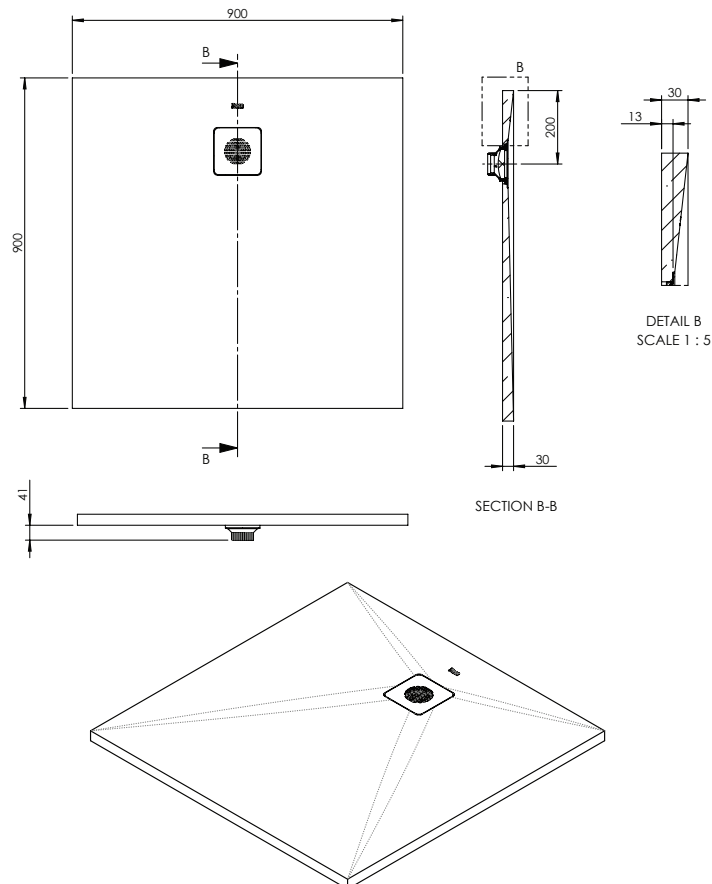

Roca Cyprus Stonex Shower Floor 900 x 900mm Cemento with Matching Waste

1711981

SPECIFICATIONS

Recommended Use	Domestic, Hotel & Commercial
Material	Stonex Reinforced Resin
Colour	Cemento
Waste Position	Centre Rear
Waste Type	Stainless Steel Powder Coated Matching 50mm Waste Outlet
Weight	25 kg

WARRANTY

Warranty - Domestic Use	15 Years
Spare Parts & Labour	12 Months

Please refer to Warranty Page for full Terms and Conditions

Dimensions are nominal measurements only.

CLEANING RECOMMENDATIONS:

We recommend the use of soapy water or approved cleaners. This product should not be cleaned with abrasive materials. Damage caused by any improper treatment is not covered by the product warranty. Refer to Warranty Conditions

Disclaimer: Products in this specification manual must by regulation be installed by licensed and registered trade people. The manufacturer/distributor reserves the right to vary specifications or delete models from their range without prior notification. Dimensions are nominal measurements only. Dimensions and set-outs listed are correct at time of publication however the manufacturer/distributor takes no responsibility for printing errors.

Published 15/10/2020

To see the complete Roca range go to
www.reece.com.au