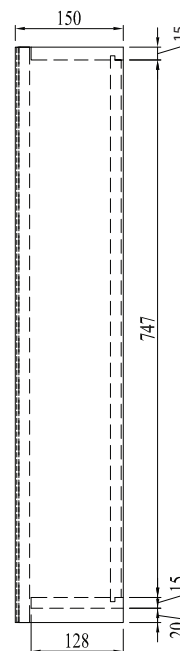

Posh Solus Mirror Cabinet 2 Door 750mm

SPECIFICATIONS

Recommended Use	Domestic, Hotel & Commercial
Cabinet Material	MDF
Mirror Material	3mm Glass
Colour	White
Fixing	Fixed to wall or inset into wall cavity
Door Features	Soft Close Doors

WARRANTY

Warranty - Domestic Use	7 Years
Parts & Labour	12 Months
<i>Please refer to Warranty Page for full Terms and Conditions</i>	

Dimensions are nominal measurements only.

Disclaimer: Products in this specification manual must be installed by licensed and registered trade people. The manufacturer/distributor reserves the right to vary specifications or delete models from their range without prior notification. Dimensions are nominal measurements only. Dimensions and set-outs listed are correct at time of publication however the manufacturer/distributor takes no responsibility for printing errors.