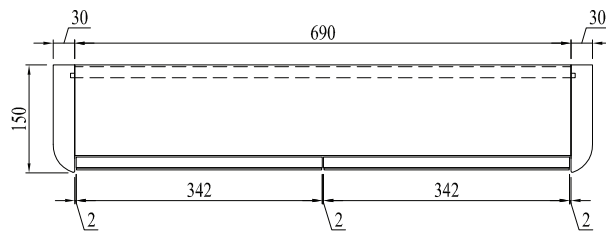

Posh Solus Mirror Cabinet 2 Door 750mm

SPECIFICATIONS

Recommended Use	Domestic, Hotel & Commercial
Cabinet Material	MDF
Mirror Material	3mm Glass
Colour	White
Fixing	Fixed to wall or inset into wall cavity
Door Features	Soft Close Doors

WARRANTY

Warranty - Domestic Use	7 Years
Parts & Labour	12 Months
<i>Please refer to Warranty Page for full Terms and Conditions</i>	

Dimensions are nominal measurements only.

Disclaimer: Products in this specification manual must be installed by licensed and registered trade people. The manufacturer/distributor reserves the right to vary specifications or delete models from their range without prior notification. Dimensions are nominal measurements only. Dimensions and set-outs listed are correct at time of publication however the manufacturer/distributor takes no responsibility for printing errors.

Published 19/06/2019