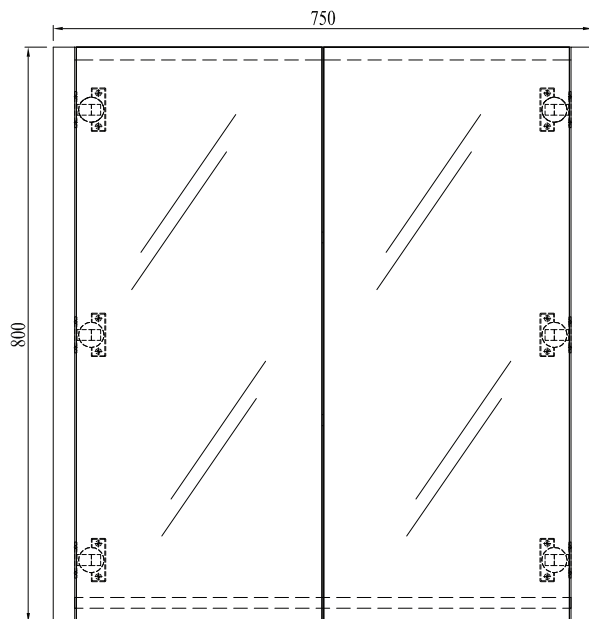

Posh Solus Mirror Cabinet 2 Door 750mm

SPECIFICATIONS

Recommended Use	Domestic, Hotel & Commercial
Cabinet Material	MDF
Mirror Material	3mm Glass
Colour	White
Fixing	Fixed to wall or inset into wall cavity
Door Features	Soft Close Doors

WARRANTY

Warranty - Domestic Use	7 Years
Parts & Labour	12 Months
<i>Please refer to Warranty Page for full Terms and Conditions</i>	

Dimensions are nominal measurements only.

Disclaimer: Products in this specification manual must be installed by licensed and registered trade people. The manufacturer/distributor reserves the right to vary specifications or delete models from their range without prior notification. Dimensions are nominal measurements only. Dimensions and set-outs listed are correct at time of publication however the manufacturer/distributor takes no responsibility for printing errors.

Published 19/06/2019