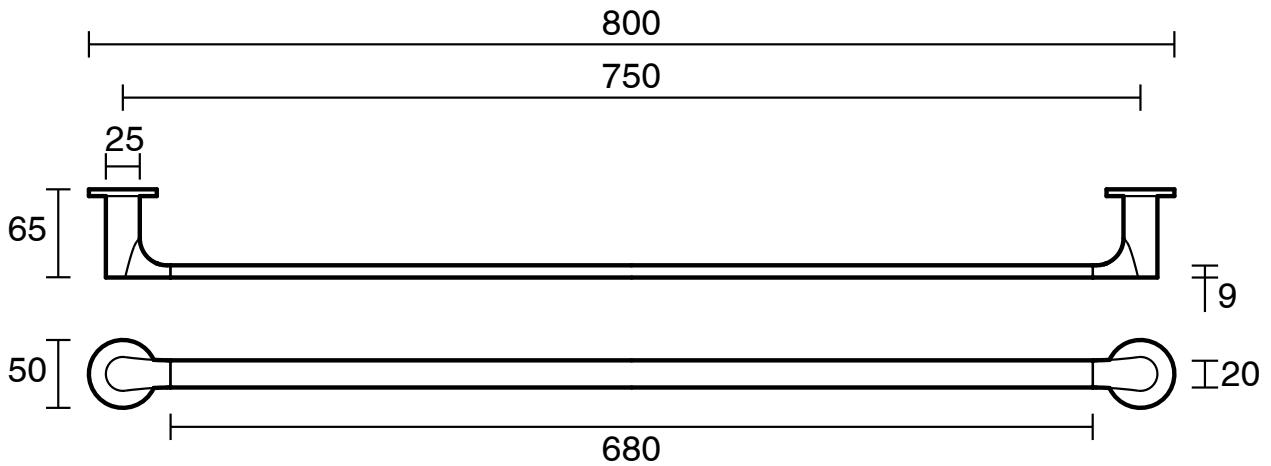

Mizu Silk Single Towel Rail 750mm Brushed Brass

9512498

SPECIFICATIONS	
Recommended Use	Domestic;Hotel;Commercial
Colour Finish	Brushed Brass
Primary Material	Zinc
WARRANTY	
Replacement Only - Domestic Use (Years)	10
Parts Replacement Only (Years)	1
<i>Please refer to Warranty Page for full Terms and Conditions</i>	

Disclaimer: Products in this specification manual must by regulation be installed by licensed and registered trade people. The manufacturer/distributor reserves the right to vary specifications or delete models from their range without prior notification. Dimensions are nominal measurements only. Dimensions and set-outs listed are correct at time of publication however the manufacturer/distributor takes no responsibility for printing errors.