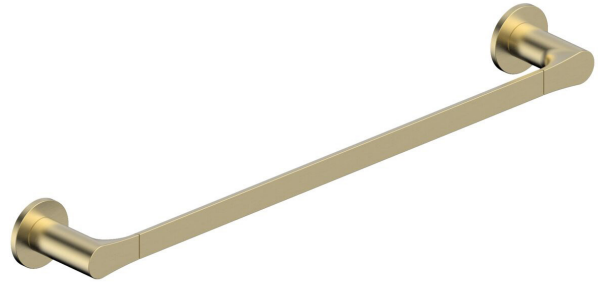

Mizu Silk Single Towel Rail 750mm Brushed Brass

9512498

SPECIFICATIONS	
Recommended Use	Domestic;Hotel;Commercial
Colour Finish	Brushed Brass
Primary Material	Zinc
WARRANTY	
Replacement Only - Domestic Use (Years)	10
Parts Replacement Only (Years)	1
<i>Please refer to Warranty Page for full Terms and Conditions</i>	