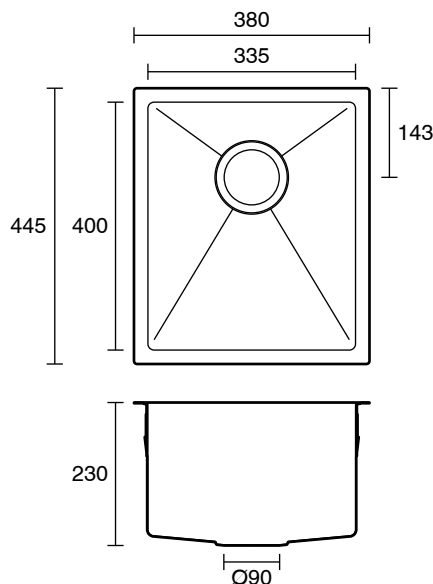

Dimensions are nominal measurements only.

CLEANING RECOMMENDATIONS:

We recommend the use of soapy water or approved cleaners. This product should not be cleaned with abrasive materials. Damage caused by any improper treatment is not covered by the product warranty. Refer to Warranty Conditions

Disclaimer: Products in this specification manual must by regulation be installed by licensed and registered trade people. The manufacturer/distributor reserves the right to vary specifications or delete models from their range without prior notification. Dimensions are nominal measurements only. Dimensions and set-outs listed are correct at time of publication however the manufacturer/distributor takes no responsibility for printing errors.

Published 22/03/2024

To see the complete Memo range go to www.reece.com.au