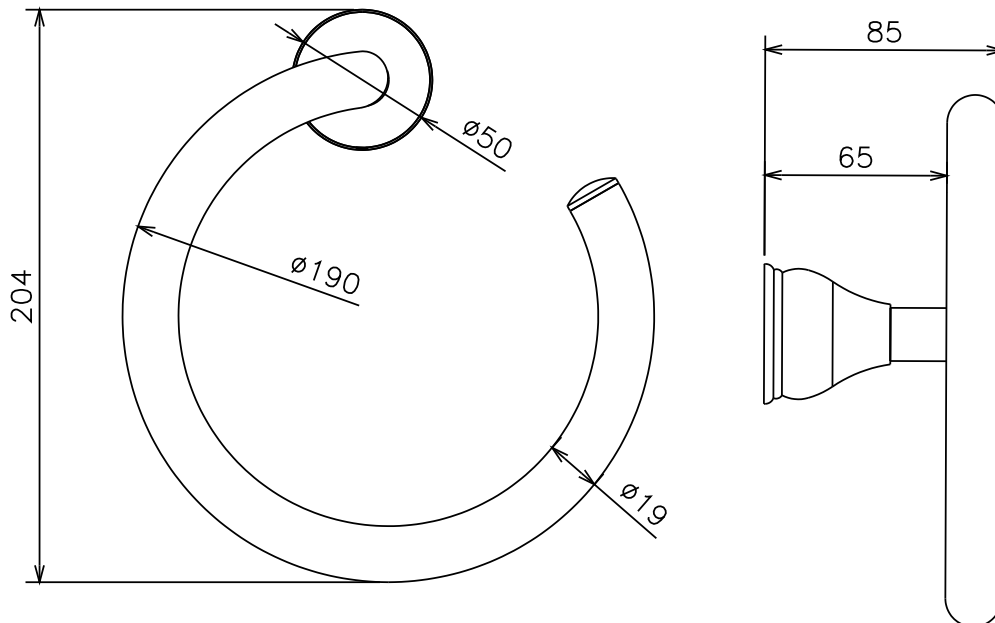

Milli Monument Edit Towel Ring Matte Black

2265442

SPECIFICATIONS

Recommended Use	Domestic, Hotel & Commercial
Colour	Matte Black
Material	Brass

WARRANTY

Replacement Only - Domestic Use 15 Years

Please refer to Warranty Page for full Terms and Conditions

Disclaimer: Products in this specification manual must by regulation be installed by licensed and registered trade people. The manufacturer/distributor reserves the right to vary specifications or delete models from their range without prior notification. Dimensions are nominal measurements only. Dimensions and set-outs listed are correct at time of publication however the manufacturer/distributor takes no responsibility for printing errors.