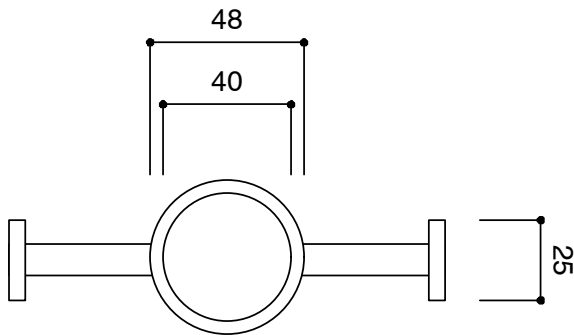

Milli Mood Edit Vertical Heated Towel Rail Robe Hook PVD Brushed Bronze

2020379

SPECIFICATIONS

Recommended Use	Domestic, Hotel & Commercial
Colour	Brushed Bronze
Material	Copper Tube

WARRANTY

Warranty - Domestic Use	10 Years
Spare Parts & Labour	12 Months

Please refer to Warranty Page for full Terms and Conditions

TUBE HOOK TOP

TUBE HOOK FRONT

Dimensions are nominal measurements only.

CLEANING RECOMMENDATIONS:

We recommend the use of soapy water or approved cleaners. This product should not be cleaned with abrasive materials. Damage caused by any improper treatment is not covered by the product warranty. Refer to Warranty Conditions