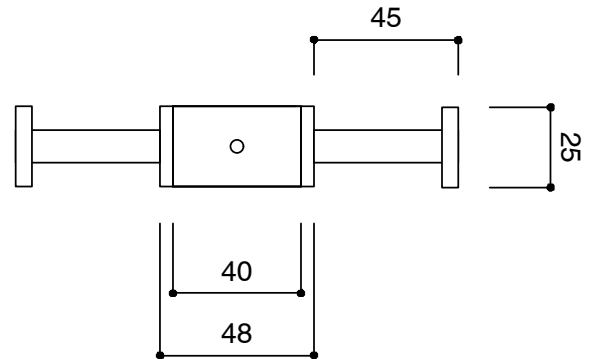

Milli Mood Edit Vertical Heated Towel Rail Robe Hook PVD Brushed Bronze

2020379

SPECIFICATIONS

Recommended Use	Domestic, Hotel & Commercial
Colour	Brushed Bronze
Material	Copper Tube

WARRANTY

Warranty - Domestic Use	10 Years
Spare Parts & Labour	12 Months

Please refer to Warranty Page for full Terms and Conditions

TUBE HOOK TOP

TUBE HOOK FRONT

Dimensions are nominal measurements only.

CLEANING RECOMMENDATIONS:

We recommend the use of soapy water or approved cleaners. This product should not be cleaned with abrasive materials. Damage caused by any improper treatment is not covered by the product warranty. Refer to Warranty Conditions