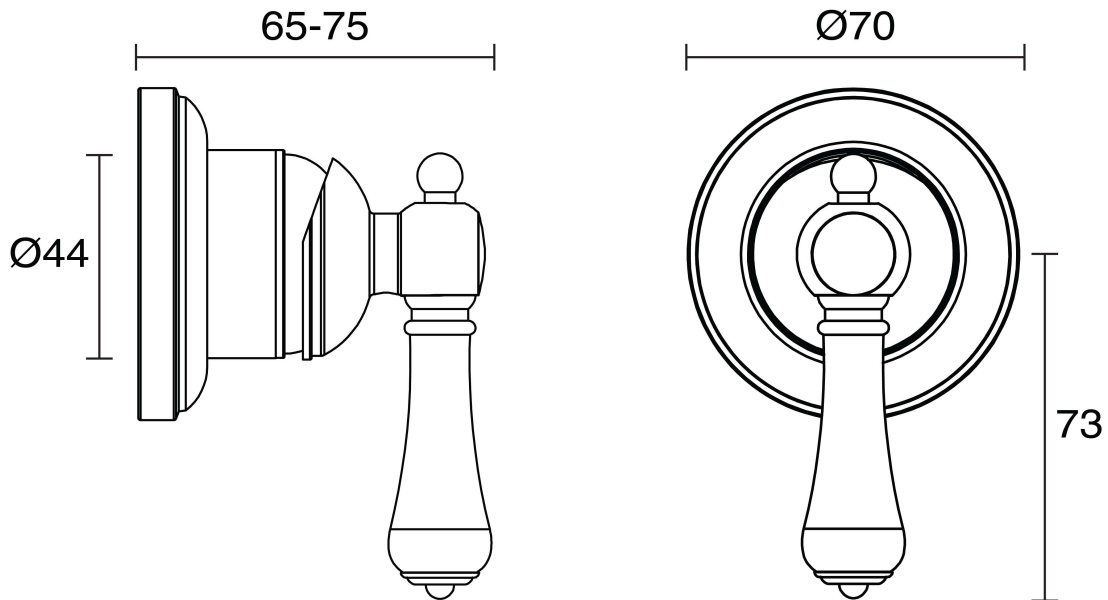

KADO

Kado Era Shower Mixer Slim Porcelain Handle Brushed Nickel

2264757

SPECIFICATIONS	
Recommended Use	Domestic, Hotel & Commercial
Colour	Brushed Nickel with Porcelain Handles
Finish	Brushed
Material	DR Brass
Recommended Pressure Range	150 - 500 kPa
Maximum Continuous Working Temperature	80 deg C
Suitable for Storage Tank Hot Water	Yes
Suitable for Continuous Flow Hot Water	Yes
Suitable for Gravity Feed Hot Water	No
WARRANTY	
Warranty - Domestic Use	10 Years
Spare Parts & Labour	12 Months
<i>Please refer to Warranty Page for full Terms and Conditions</i>	