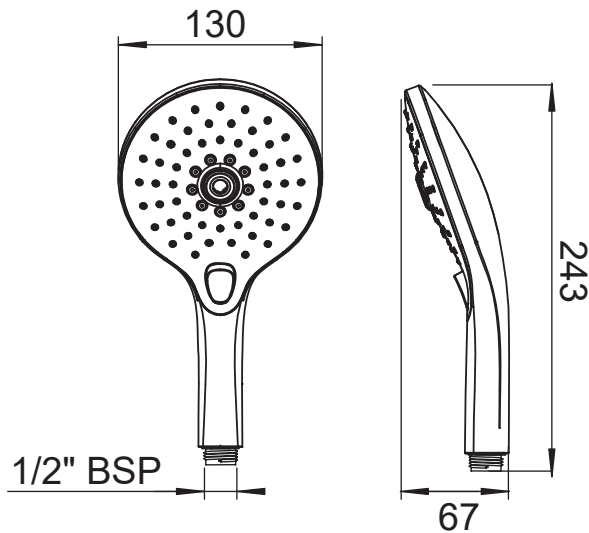

Posh

Posh Domaine Shower Handpiece Only 3 Function Chrome (4*)

SPECIFICATIONS

Recommended Use	Domestic, Commercial, Hotel
Colour	Chrome
Recommended Pressure Range	150kpa - 500kpa
Max Continuous Working Pressure	500kpa
Max Continuous Working Temperature	0 - 60°C
Suitable for Storage Tank Hot Water	Yes
Suitable for Continuous Flow Hot Water	Yes
Suitable for Gravity Feed Hot Water	No
Standard	AS/NZS 3662

WARRANTY

Warranty - Domestic Use	10 Years
Spare Parts & Labour	1 Year

Please refer to Warranty Page for full Terms and Conditions

Dimensions are nominal measurements only.

Disclaimer: Products in this specification manual must by regulation be installed by licensed and registered trade people. The manufacturer/distributor reserves the right to vary specifications or delete models from their range without prior notification. Dimensions are nominal measurements only. Dimensions and set-outs listed are correct at time of publication however the manufacturer/distributor takes no responsibility for printing errors.

Published 22/08/2018

To see the complete Posh range go to www.reece.com.au/bathrooms