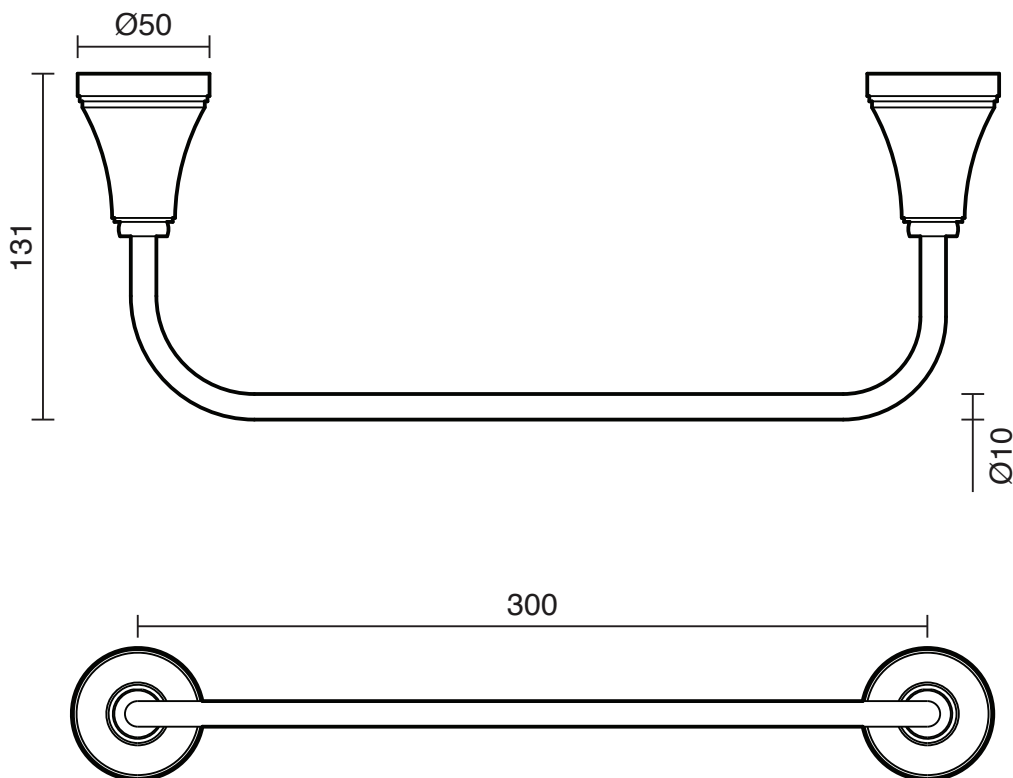

KADO

Kado Era Single Towel Rail 300mm Chrome

9507725

SPECIFICATIONS

Recommended Use	Residential;Commercial
Colour	Chrome
Material	Zinc/Steel

WARRANTY

Residential & Commercial Use (Years)	25
Parts Replacement Only (Years)	1

Please refer to Kado Warranty Page for full Terms and Conditions

Dimensions are nominal measurements only.

CLEANING RECOMMENDATIONS:

We recommend the use of soapy water or approved cleaners. This product should not be cleaned with abrasive materials. Damage caused by any improper treatment is not covered by the product warranty. Refer to Warranty Conditions

Disclaimer: Products in this specification manual must by regulation be installed by licensed and registered trade people. The manufacturer/distributor reserves the right to vary specifications or delete models from their range without prior notification. Dimensions are nominal measurements only. Dimensions and set-outs listed are correct at time of publication however the manufacturer/distributor takes no responsibility for printing errors.

Published 01/04/2026

To see the complete Kado range go to www.reece.com.au