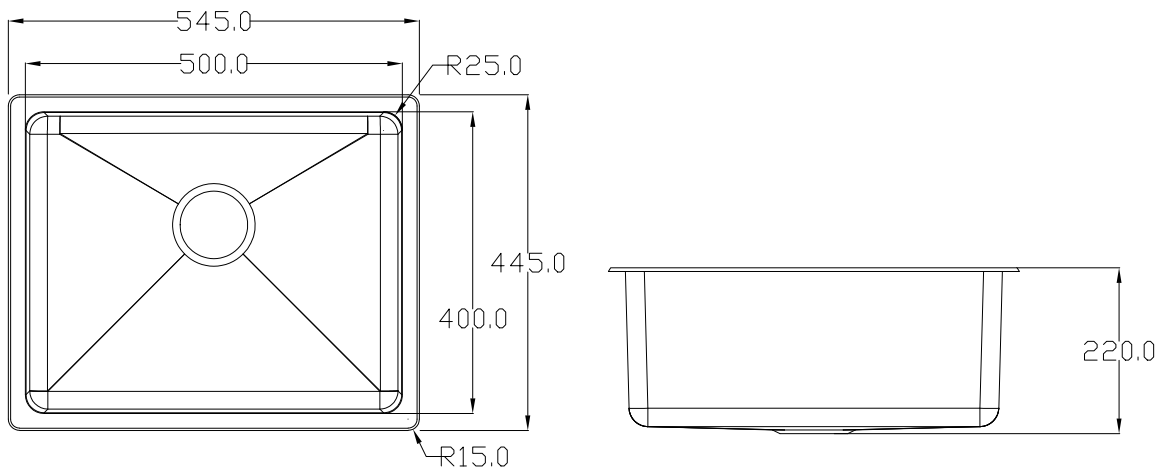

## SPECIFICATIONS

Recommended Use	Residential;Commercial
Material	Stainless Steel (304 Grade)
Gauge	1.2 mm
Finish	Satin
Bowl Type	Single Bowl
Bowl Configuration	No Drainer
Sink Installation	Inset / Undermount
Waste Type	Basket Waste
Overflow Configuration	No Overflow
Sink Formation	Welded
Taphole Configuration	No Taphole
Fixing	Clipping System

Due to plating process, colour may differ slightly between sinks.

Dimensions are nominal measurements only.