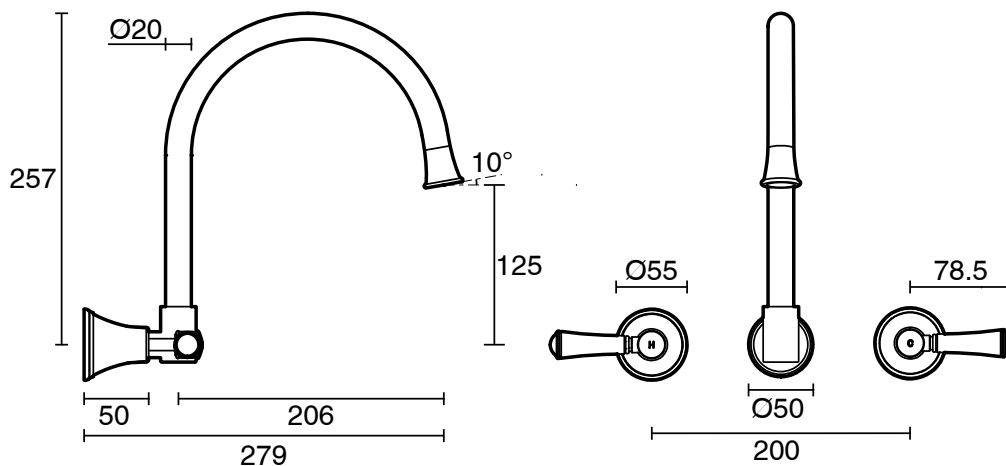

Posh Canterbury Wall Gooseneck Sink Set Lever Porcelain Handles Chrome (4 Star)

9509441

SPECIFICATIONS

Recommended Use	Residential;Commercial
Colour Finish	Chrome
Primary Material	DR Brass
Recommended Pressure Range	150 - 500 kPa as per AS3500
Max Continuous Working Temperature (deg C)	80
Min Continuous Working Temperature (deg C)	5
Hot Water Unit Suitability	Storage Tank;Continuous Flow

WARRANTY

Residential & Commercial Use (Years)	25
Spare Parts & Labour (Years)	1

Please refer to Posh Warranty Page for full Terms and Conditions