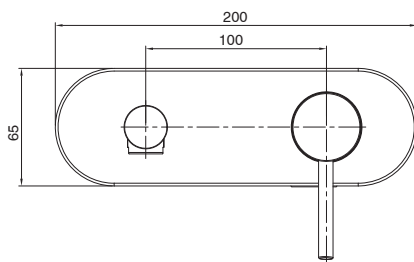

mizu

Mizu Drift MK2 Wall Basin Mixer Set Kit Brushed Gold (5 Star)

9510611

| SPECIFICATIONS | |
|---|-----------------------------|
| Recommended Use | Residential;Commercial |
| Colour Finish | Brushed Gold |
| Primary Material | DR Brass |
| Recommended Pressure Range | 150 - 500 kPa as per AS3500 |
| Max Continuous Working Temperature (deg C) | 65 |
| Min Continuous Working Temperature (deg C) | 5 |
| WARRANTY | |
| Residential & Commercial Use (Years) | 25 |
| Spare Parts & Labour (Years) | 1 |
| <i>Please refer to Mizu Warranty page for full Terms and Conditions</i> | |

Interchangeable Trimset

Dimensions are nominal measurements only.

CLEANING RECOMMENDATIONS:

We recommend the use of soapy water or approved cleaners. This product should not be cleaned with abrasive materials. Damage caused by any improper treatment is not covered by the product warranty. Refer to Warranty Conditions

Disclaimer: Products in this specification manual must by regulation be installed by licensed and registered trade people. The manufacturer/distributor reserves the right to vary specifications or delete models from their range without prior notification. Dimensions are nominal measurements only. Dimensions and set-outs listed are correct at time of publication however the manufacturer/distributor takes no responsibility for printing errors.