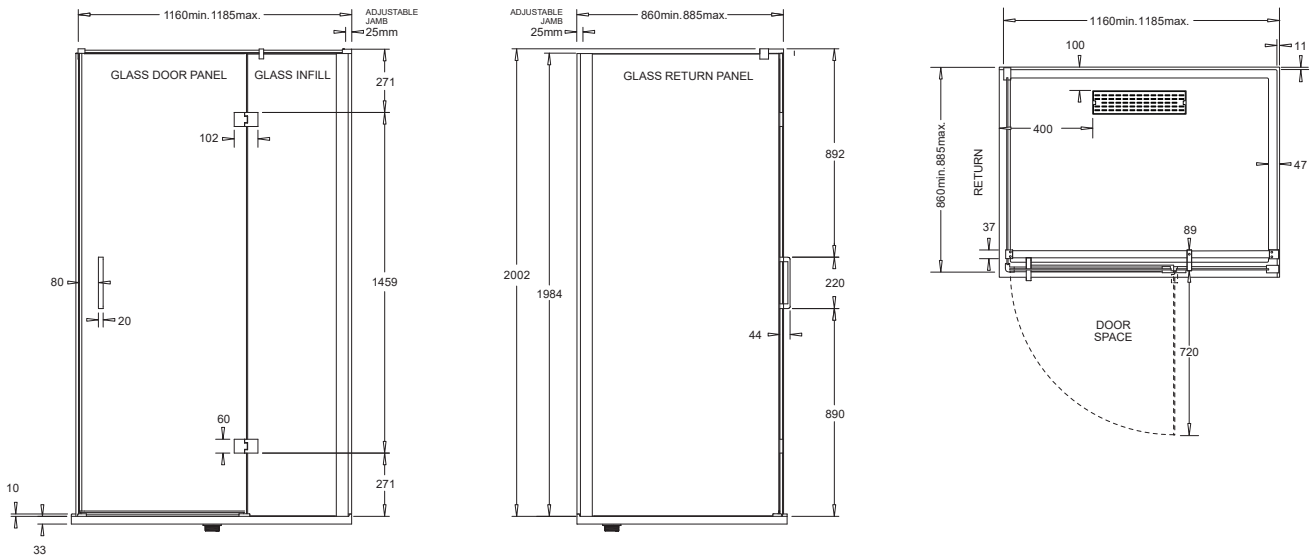

WARRANTY

Residential & Commercial Use (Years)	7
Spare Parts & Labour (Years)	1

Please refer to Posh Warranty Page for full Terms and Conditions