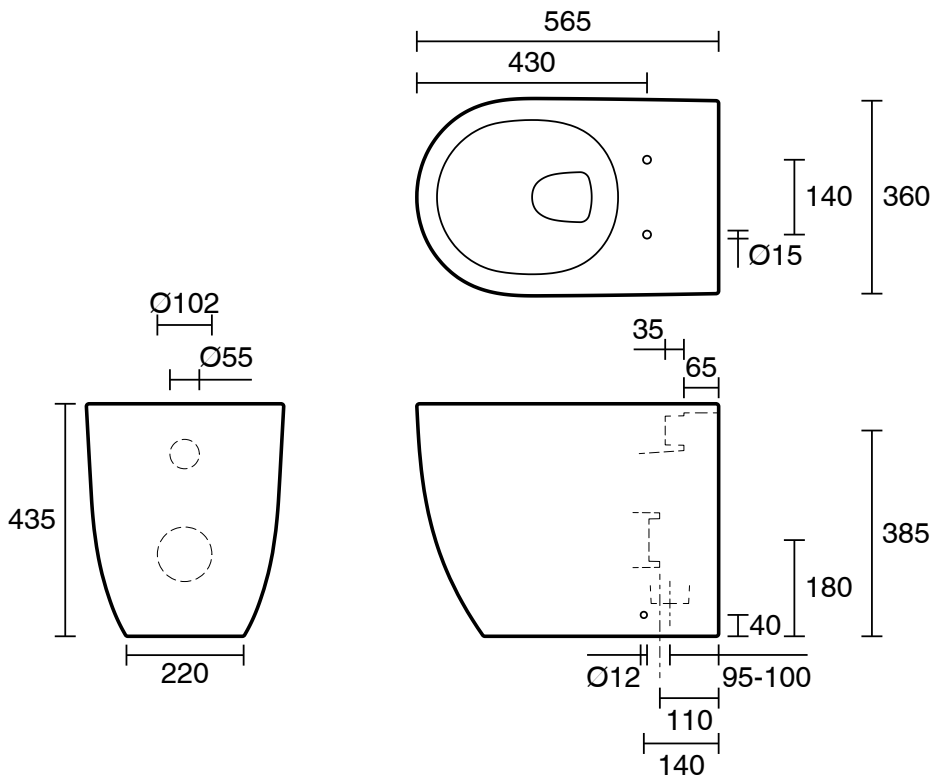

KADO

Kado Lussi Back to Wall Vortex Rimless Overheight Pan Only White (4 Star)

1832605

SPECIFICATIONS	
Recommended Use	Residential;Commercial
Pan Material	Vitreous China
Rim Configuration	Rimless
Pan Outlet Type	P Trap;S Trap
Pan Weight (kg)	29.4
Mounting	Floor
Toilet Seat Included	No
WARRANTY	
Residential & Commercial Use (Years)	25
Spare Parts & Labour (Years)	1
<i>Please refer to Kado Warranty Page for full Terms and Conditions</i>	

Disclaimer: Products in this specification manual must by regulation be installed by licensed and registered trade people. The manufacturer/distributor reserves the right to vary specifications or delete models from their range without prior notification. Dimensions are nominal measurements only. Dimensions and set-outs listed are correct at time of publication however the manufacturer/distributor takes no responsibility for printing errors.