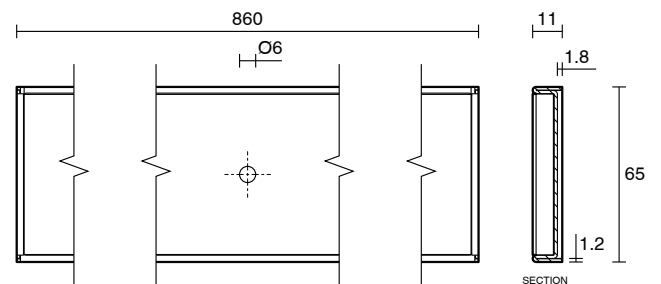

Posh Solus Tile Over Shower Tray with 860mm Long Rear Stainless Steel Tile Insert Channel Suits Tiles up to 8mm (For 2 Wall / Corner Install) 900mm x 1200mm

9512264

SPECIFICATIONS

Recommended Use	Residential;Commercial
Shower Base Colour	Grey
Shower Base Material	SMC
Shower Grate Material	Stainless Steel (316 Grade)
Waste Position	Centre Rear
Shower Base Waste Size	50 mm
Weight of Shower Base	22 kg
Usage	Corner Install

WARRANTY

Residential & Commercial Use (Years)	7
Spare Parts & Labour (Years)	1

Please refer to Posh Warranty Page for full Terms and Conditions

Dimensions are nominal measurements only.

CLEANING RECOMMENDATIONS:

We recommend the use of soapy water or approved cleaners. This product should not be cleaned with abrasive materials. Damage caused by any improper treatment is not covered by the product warranty. Refer to Warranty Conditions

Disclaimer: Products in this specification manual must by regulation be installed by licensed and registered trade people. The manufacturer/distributor reserves the right to vary specifications or delete models from their range without prior notification. Dimensions are nominal measurements only. Dimensions and set-outs listed are correct at time of publication however the manufacturer/distributor takes no responsibility for printing errors.

Published 01/04/2026

To see the complete Posh range go to
www.reece.com.au