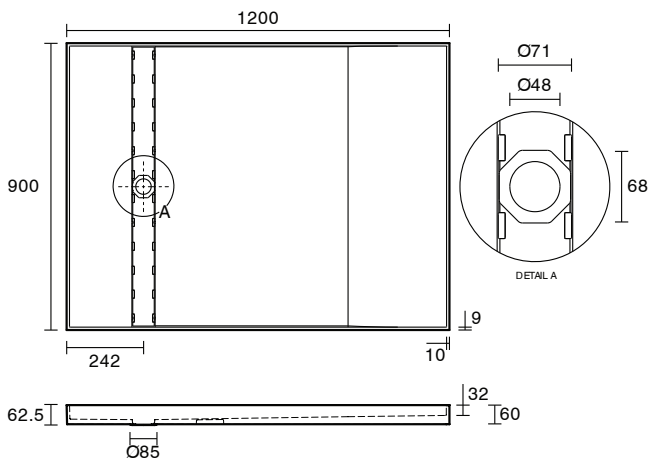

Posh Solus Tile Over Shower Tray with 860mm Long Rear Stainless Steel Tile Insert Channel Suits Tiles up to 8mm (For 2 Wall / Corner Install) 900mm x 1200mm

9512264

SPECIFICATIONS

Recommended Use	Residential;Commercial
Shower Base Colour	Grey
Shower Base Material	SMC
Shower Grate Material	Stainless Steel (316 Grade)
Waste Position	Centre Rear
Shower Base Waste Size	50 mm
Weight of Shower Base	22 kg
Usage	Corner Install

WARRANTY

Residential & Commercial Use (Years)	7
Spare Parts & Labour (Years)	1

Please refer to Posh Warranty Page for full Terms and Conditions

Dimensions are nominal measurements only.

CLEANING RECOMMENDATIONS:

We recommend the use of soapy water or approved cleaners. This product should not be cleaned with abrasive materials. Damage caused by any improper treatment is not covered by the product warranty. Refer to Warranty Conditions

Disclaimer: Products in this specification manual must by regulation be installed by licensed and registered trade people. The manufacturer/distributor reserves the right to vary specifications or delete models from their range without prior notification. Dimensions are nominal measurements only. Dimensions and set-outs listed are correct at time of publication however the manufacturer/distributor takes no responsibility for printing errors.

Published 01/04/2026

To see the complete Posh range go to
www.reece.com.au