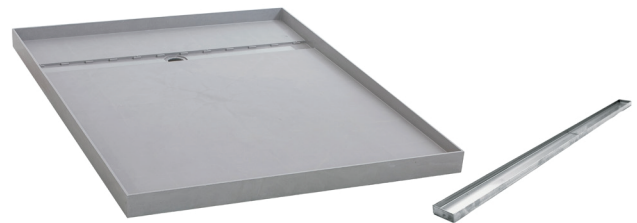

Posh Solus Tile Over Shower Tray with 860mm Long Rear Stainless Steel Tile Insert Channel Suits Tiles up to 8mm (For 2 Wall / Corner Install) 900mm x 1200mm

9512264

SPECIFICATIONS

Recommended Use	Residential;Commercial
Shower Base Colour	Grey
Shower Base Material	SMC
Shower Grate Material	Stainless Steel (316 Grade)
Waste Position	Centre Rear
Shower Base Waste Size	50 mm
Weight of Shower Base	22 kg
Usage	Corner Install

WARRANTY

Residential & Commercial Use (Years)	7
Spare Parts & Labour (Years)	1

Please refer to Posh Warranty Page for full Terms and Conditions

Dimensions are nominal measurements only.

CLEANING RECOMMENDATIONS:

We recommend the use of soapy water or approved cleaners. This product should not be cleaned with abrasive materials. Damage caused by any improper treatment is not covered by the product warranty. Refer to Warranty Conditions

Disclaimer: Products in this specification manual must by regulation be installed by licensed and registered trade people. The manufacturer/distributor reserves the right to vary specifications or delete models from their range without prior notification. Dimensions are nominal measurements only. Dimensions and set-outs listed are correct at time of publication however the manufacturer/distributor takes no responsibility for printing errors.

Published 01/04/2026

To see the complete Posh range go to
www.reece.com.au