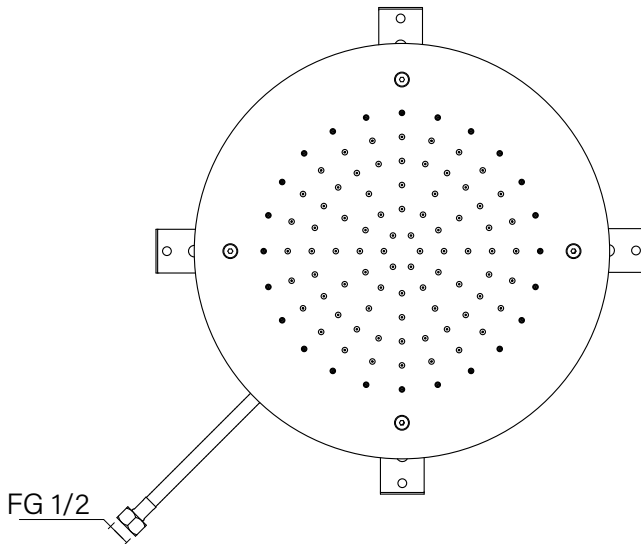

Faucet Strommen Vara Ceiling Shower Flush Mounted Trimset 380mm Discovery Bronze

40517

SPECIFICATIONS

Recommended Use	Domestic; Commercial; Hotel
Colour Finish	Discovery Bronze
Primary Material	Stainless Steel 304
Recommended Pressure Range	300 - 500 kPa
Max Continuous Working Temperature (deg C)	65
Min Continuous Working Temperature (deg C)	5
Hot Water Unit Suitability	Storage Tank, Continuous Flow

WARRANTY

Warranty - Domestic Use (Years)	40
Spare Parts & Labour (Years)	10

Please refer to Warranty Page for full Terms and Conditions

Dimensions are nominal measurements only.

CLEANING RECOMMENDATIONS:

We recommend the use of soapy water or approved cleaners. This product should not be cleaned with abrasive materials. Damage caused by any improper treatment is not covered by the product warranty. Refer to Warranty Conditions

Disclaimer: Products in this specification manual must by regulation be installed by licensed and registered trade people. The manufacturer/distributor reserves the right to vary specifications or delete models from their range without prior notification. Dimensions are nominal measurements only. Dimensions and set-outs listed are correct at time of publication however the manufacturer/distributor takes no responsibility for printing errors.

Published 01/05/2026

To see the complete Faucet Strommen Vara range go to www.reece.com.au