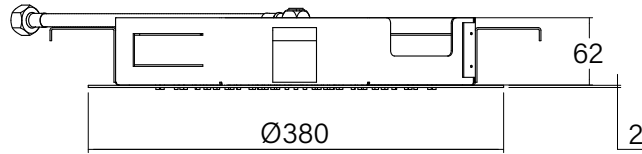

Faucet Strommen Vara Ceiling Shower Flush Mounted Trimset 380mm Discovery Bronze

40517

SPECIFICATIONS

Recommended Use	Domestic; Commercial; Hotel
Colour Finish	Discovery Bronze
Primary Material	Stainless Steel 304
Recommended Pressure Range	300 - 500 kPa
Max Continuous Working Temperature (deg C)	65
Min Continuous Working Temperature (deg C)	5
Hot Water Unit Suitability	Storage Tank, Continuous Flow

WARRANTY

Warranty - Domestic Use (Years)	40
Spare Parts & Labour (Years)	10

Please refer to Warranty Page for full Terms and Conditions

Dimensions are nominal measurements only.

CLEANING RECOMMENDATIONS:

We recommend the use of soapy water or approved cleaners. This product should not be cleaned with abrasive materials. Damage caused by any improper treatment is not covered by the product warranty. Refer to Warranty Conditions

Disclaimer: Products in this specification manual must by regulation be installed by licensed and registered trade people. The manufacturer/distributor reserves the right to vary specifications or delete models from their range without prior notification. Dimensions are nominal measurements only. Dimensions and set-outs listed are correct at time of publication however the manufacturer/distributor takes no responsibility for printing errors.

Published 01/05/2026

To see the complete Faucet Strommen Vara range go to www.reece.com.au