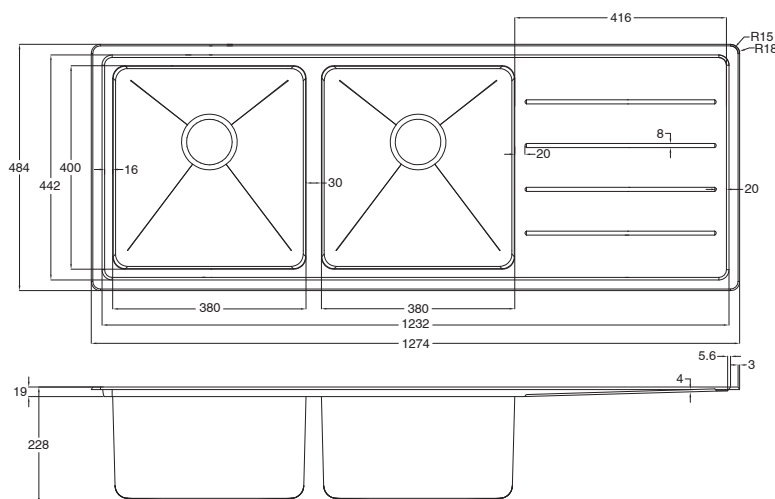

Sinks must be installed using a cutout template. No responsibility will be taken for damage that occurs where a template has not been used.