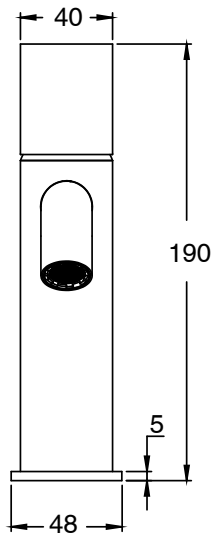

SUSSEX

**Sussex Pure Basin Mixer Curved Spout with Cirque Textured Handles PVD Matte Black (5 Star)
Lead Free
46942**

SPECIFICATIONS	
Recommended Use	Residential;Commercial
Colour Finish	Matte Black
Primary Material	Lead Free Brass
Recommended Pressure Range	150 - 500 kPa as per AS3500
Max Continuous Working Temperature (deg C)	65
Min Continuous Working Temperature (deg C)	1
WARRANTY	
Residential Use (Years)	40
Commercial Use (Years)	10
<i>Please refer to Sussex Warranty page for full Terms and Conditions</i>	