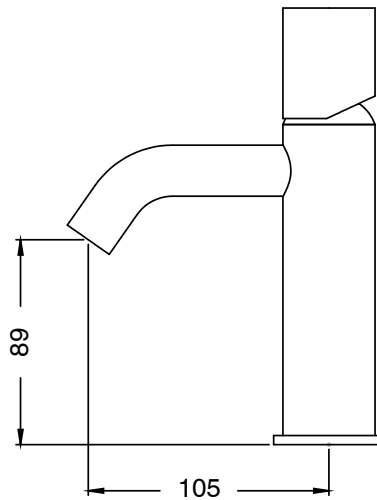

SUSSEX

**Sussex Pure Basin Mixer Curved Spout with Cirque Textured Handles PVD Matte Black (5 Star)
Lead Free
46942**

SPECIFICATIONS	
Recommended Use	Residential;Commercial
Colour Finish	Matte Black
Primary Material	Lead Free Brass
Recommended Pressure Range	150 - 500 kPa as per AS3500
Max Continuous Working Temperature (deg C)	65
Min Continuous Working Temperature (deg C)	1
WARRANTY	
Residential Use (Years)	40
Commercial Use (Years)	10
<i>Please refer to Sussex Warranty page for full Terms and Conditions</i>	