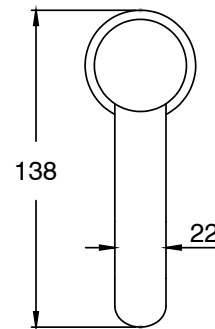

SUSSEX

**Sussex Pure Basin Mixer Curved Spout with Cirque Textured Handles PVD Matte Black (5 Star)
Lead Free
46942**

SPECIFICATIONS	
Recommended Use	Residential;Commercial
Colour Finish	Matte Black
Primary Material	Lead Free Brass
Recommended Pressure Range	150 - 500 kPa as per AS3500
Max Continuous Working Temperature (deg C)	65
Min Continuous Working Temperature (deg C)	1
WARRANTY	
Residential Use (Years)	40
Commercial Use (Years)	10
<i>Please refer to Sussex Warranty page for full Terms and Conditions</i>	

Disclaimer: Products in this specification manual must by regulation be installed by licensed and registered trade people. The manufacturer/distributor reserves the right to vary specifications or delete models from their range without prior notification. Dimensions are nominal measurements only. Dimensions and set-outs listed are correct at time of publication however the manufacturer/distributor takes no responsibility for printing errors.