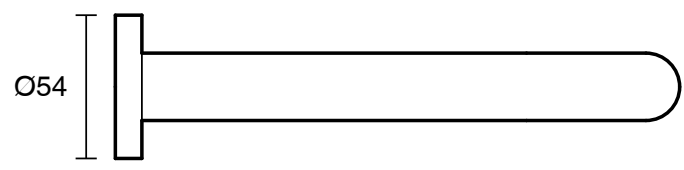

SUSSEX

Scala 25 Wall Outlet Curved 200mm PVD Brushed Nickel (6 Star) Lead Free

51146

SPECIFICATIONS

Recommended Use	Residential;Commercial
Colour Finish	Brushed Nickel
Primary Material	Lead Free Brass
Recommended Pressure Range	150 - 500 kPa as per AS3500
Max Continuous Working Temperature (deg C)	65
Min Continuous Working Temperature (deg C)	1

WARRANTY

Residential Use (Years)	40
Commercial Use (Years)	10

Please refer to Sussex Warranty page for full Terms and Conditions

Dimensions are nominal measurements only.

CLEANING RECOMMENDATIONS:

We recommend the use of soapy water or approved cleaners. This product should not be cleaned with abrasive materials. Damage caused by any improper treatment is not covered by the product warranty. Refer to Warranty Conditions

Disclaimer: Products in this specification manual must by regulation be installed by licensed and registered trade people. The manufacturer/distributor reserves the right to vary specifications or delete models from their range without prior notification. Dimensions are nominal measurements only. Dimensions and set-outs listed are correct at time of publication however the manufacturer/distributor takes no responsibility for printing errors.
Published 30/04/2026

To see the complete Sussex range go to www.reece.com.au