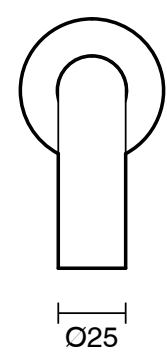

SUSSEX

Scala 25 Wall Outlet Curved 200mm PVD Brushed Nickel (6 Star) Lead Free

51146

SPECIFICATIONS

Recommended Use	Residential;Commercial
Colour Finish	Brushed Nickel
Primary Material	Lead Free Brass
Recommended Pressure Range	150 - 500 kPa as per AS3500
Max Continuous Working Temperature (deg C)	65
Min Continuous Working Temperature (deg C)	1

WARRANTY

Residential Use (Years)	40
Commercial Use (Years)	10

Please refer to Sussex Warranty page for full Terms and Conditions