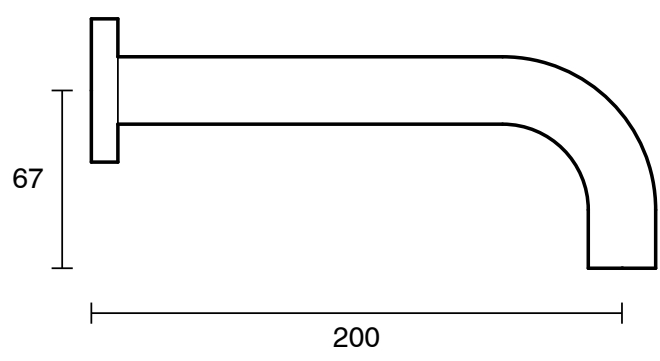

SUSSEX

Scala 25 Wall Outlet Curved 200mm PVD Brushed Nickel (6 Star) Lead Free

51146

SPECIFICATIONS

Recommended Use	Residential;Commercial
Colour Finish	Brushed Nickel
Primary Material	Lead Free Brass
Recommended Pressure Range	150 - 500 kPa as per AS3500
Max Continuous Working Temperature (deg C)	65
Min Continuous Working Temperature (deg C)	1

WARRANTY

Residential Use (Years)	40
Commercial Use (Years)	10

Please refer to Sussex Warranty page for full Terms and Conditions

Dimensions are nominal measurements only.

CLEANING RECOMMENDATIONS:

We recommend the use of soapy water or approved cleaners. This product should not be cleaned with abrasive materials. Damage caused by any improper treatment is not covered by the product warranty. Refer to Warranty Conditions

Disclaimer: Products in this specification manual must by regulation be installed by licensed and registered trade people. The manufacturer/distributor reserves the right to vary specifications or delete models from their range without prior notification. Dimensions are nominal measurements only. Dimensions and set-outs listed are correct at time of publication however the manufacturer/distributor takes no responsibility for printing errors.
Published 30/04/2026

To see the complete Sussex range go to www.reece.com.au