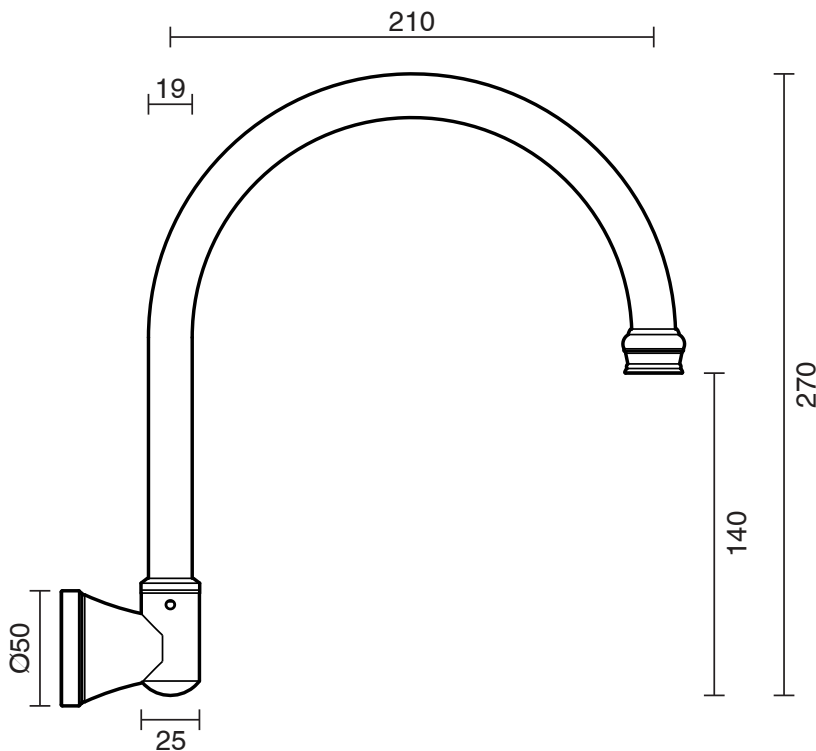

KADO

Kado Era Wall Gooseneck Sink Outlet Chrome (5 Star) Lead Free

9507643

SPECIFICATIONS	
Recommended Use	Residential;Commercial
Colour Finish	Polished Chrome
Primary Material	Lead Free Brass
Recommended Pressure Range	150 - 500 kPa as per AS3500
Max Continuous Working Temperature (deg C)	80
Min Continuous Working Temperature (deg C)	5
WARRANTY	
Residential & Commercial Use (Years)	25
Spare Parts & Labour (Years)	1
<i>Please refer to Kado Warranty page for full Terms and Conditions</i>	