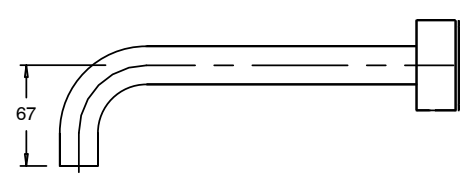

## Sussex Pure Bath Set 250mm with Diamond Textured Handles PVD Brushed Bronze Lead Free

47151

SPECIFICATIONS	
Recommended Use	Residential;Commercial
Colour Finish	Brushed Bronze
Primary Material	Lead Free Brass
Recommended Pressure Range	150 - 500 kPa as per AS3500
Max Continuous Working Temperature (deg C)	65
Min Continuous Working Temperature (deg C)	1
WARRANTY	
Residential Use (Years)	40
Commercial Use (Years)	10
<i>Please refer to Sussex Warranty page for full Terms and Conditions</i>	

Dimensions are nominal measurements only.