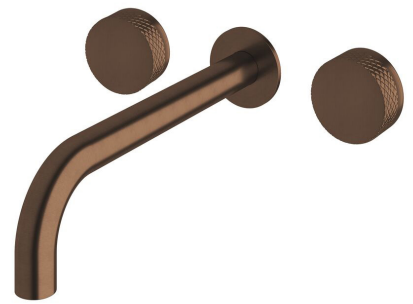

## Sussex Pure Bath Set 250mm with Diamond Textured Handles PVD Brushed Bronze Lead Free

47151

SPECIFICATIONS	
Recommended Use	Residential;Commercial
Colour Finish	Brushed Bronze
Primary Material	Lead Free Brass
Recommended Pressure Range	150 - 500 kPa as per AS3500
Max Continuous Working Temperature (deg C)	65
Min Continuous Working Temperature (deg C)	1
WARRANTY	
Residential Use (Years)	40
Commercial Use (Years)	10
<i>Please refer to Sussex Warranty page for full Terms and Conditions</i>	