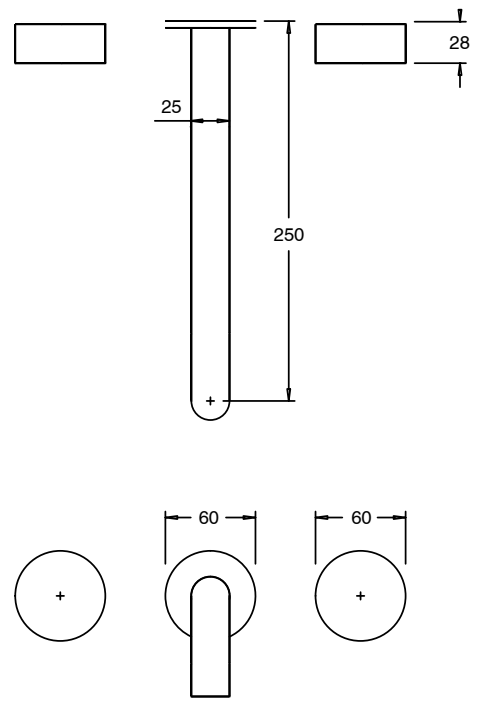

## Sussex Pure Bath Set 250mm with Diamond Textured Handles PVD Brushed Bronze Lead Free

47151

SPECIFICATIONS	
Recommended Use	Residential;Commercial
Colour Finish	Brushed Bronze
Primary Material	Lead Free Brass
Recommended Pressure Range	150 - 500 kPa as per AS3500
Max Continuous Working Temperature (deg C)	65
Min Continuous Working Temperature (deg C)	1
WARRANTY	
Residential Use (Years)	40
Commercial Use (Years)	10
<i>Please refer to Sussex Warranty page for full Terms and Conditions</i>	

Dimensions are nominal measurements only.