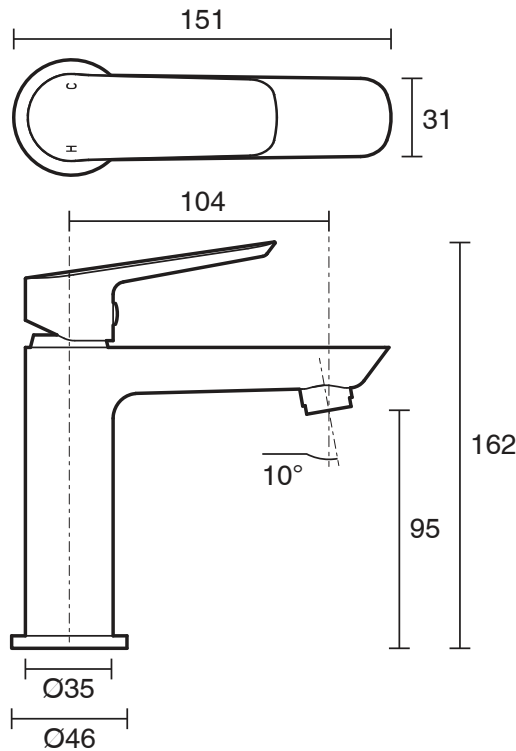

mizu

Mizu Bliss Basin Mixer Tap White / Chrome (4 Star)

9508779

SPECIFICATIONS

Recommended Use	Residential;Commercial
Colour Finish	White;Chrome
Primary Material	DR Brass
Recommended Pressure Range	150 - 500 kPa as per AS3500
Max Continuous Working Temperature (deg C)	80
Min Continuous Working Temperature (deg C)	5

WARRANTY

Residential & Commercial Use (Years)	25
Spare Parts & Labour (Years)	1

Please refer to Mizu Warranty page for full Terms and Conditions

Dimensions are nominal measurements only.

CLEANING RECOMMENDATIONS:

We recommend the use of soapy water or approved cleaners. This product should not be cleaned with abrasive materials. Damage caused by any improper treatment is not covered by the product warranty. Refer to Warranty Conditions

Disclaimer: Products in this specification manual must by regulation be installed by licensed and registered trade people. The manufacturer/distributor reserves the right to vary specifications or delete models from their range without prior notification. Dimensions are nominal measurements only. Dimensions and set-outs listed are correct at time of publication however the manufacturer/distributor takes no responsibility for printing errors.

Published 01/04/2026

To see the complete Mizu range go to www.reece.com.au