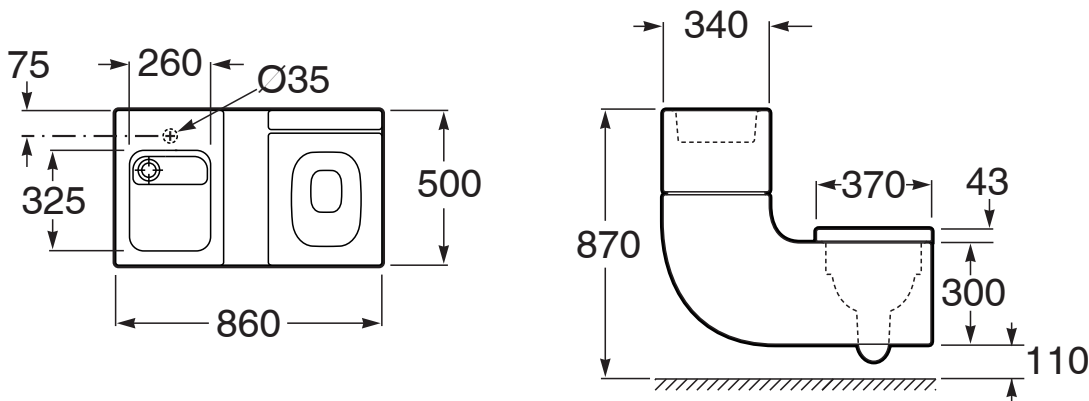

Roca W + W Integrated Washbasin White (4 Star)

9505427

SPECIFICATIONS

Recommended Use	Residential;Commercial
Rim Configuration	Box
Pan Outlet Type	P Trap
Pan Material	Vitreous China
Mounting	Wall
Weight (kg)	90
Toilet Seat Type	Soft Close
Toilet Seat Material	Phenolic

WARRANTY

Residential & Commercial Use (Years)	25
Spare Parts & Labour (Years)	1

Please refer to Roca Warranty page for full Terms and Conditions