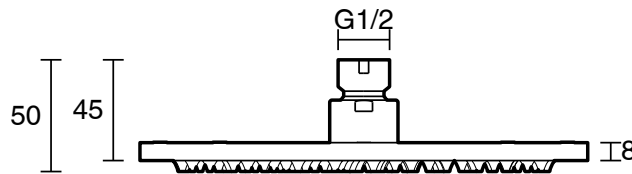

mizu

Mizu Drift Brass Overhead Shower 200mm Brushed Brass (3 Star)

9512323

SPECIFICATIONS

Recommended Use	Residential;Commercial
Colour Finish	Brushed Brass
Primary Material	DR Brass
Recommended Pressure Range	150 - 500 kPa as per AS3500
Max Continuous Working Temperature (deg C)	60
Min Continuous Working Temperature (deg C)	5

WARRANTY

Residential & Commercial Use (Years)	25
Spare Parts & Labour (Years)	1

Please refer to Mizu Warranty page for full Terms and Conditions

Dimensions are nominal measurements only.

CLEANING RECOMMENDATIONS:

We recommend the use of soapy water or approved cleaners. This product should not be cleaned with abrasive materials. Damage caused by any improper treatment is not covered by the product warranty. Refer to Warranty Conditions

Disclaimer: Products in this specification manual must by regulation be installed by licensed and registered trade people. The manufacturer/distributor reserves the right to vary specifications or delete models from their range without prior notification. Dimensions are nominal measurements only. Dimensions and set-outs listed are correct at time of publication however the manufacturer/distributor takes no responsibility for printing errors.

Published 01/04/2026

To see the complete Mizu range go to www.reece.com.au