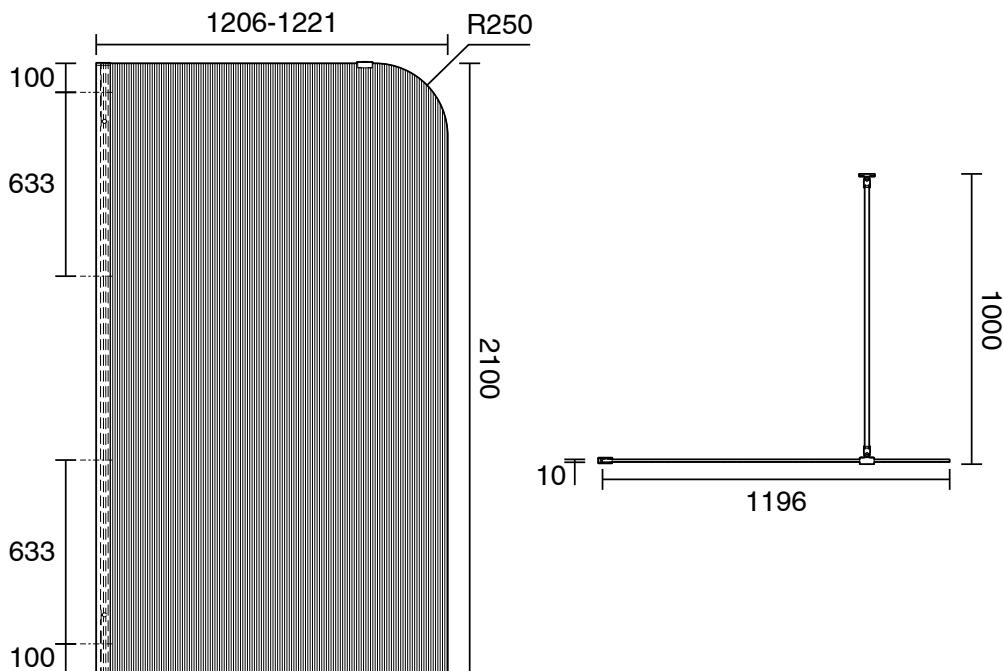

KADO

Kado Lux Frameless Curved Left Fluted Panel with Wall Channel 1200mm Brushed Nickel

1710140

SPECIFICATIONS

Recommended Use	Residential;Commercial
Colour Finish	Clear;Brushed Nickel
Primary Material	Glass
Frame Configuration	Frameless
Screen Shape	Curved
Screen Appearance	Fluted
Screen Fixing	Channel
Mounting	Wall

WARRANTY

Residential & Commercial Use (Years)	7
Spare Parts & Labour (Years)	1

Please refer to Kado Warranty Page for full Terms and Conditions

Dimensions are nominal measurements only.

CLEANING RECOMMENDATIONS:

We recommend the use of soapy water or approved cleaners. This product should not be cleaned with abrasive materials. Damage caused by any improper treatment is not covered by the product warranty. Refer to Warranty Conditions

Disclaimer: Products in this specification manual must by regulation be installed by licensed and registered trade people. The manufacturer/distributor reserves the right to vary specifications or delete models from their range without prior notification. Dimensions are nominal measurements only. Dimensions and set-outs listed are correct at time of publication however the manufacturer/distributor takes no responsibility for printing errors.

Published 01/04/2026

To see the complete Kado range go to www.reece.com.au