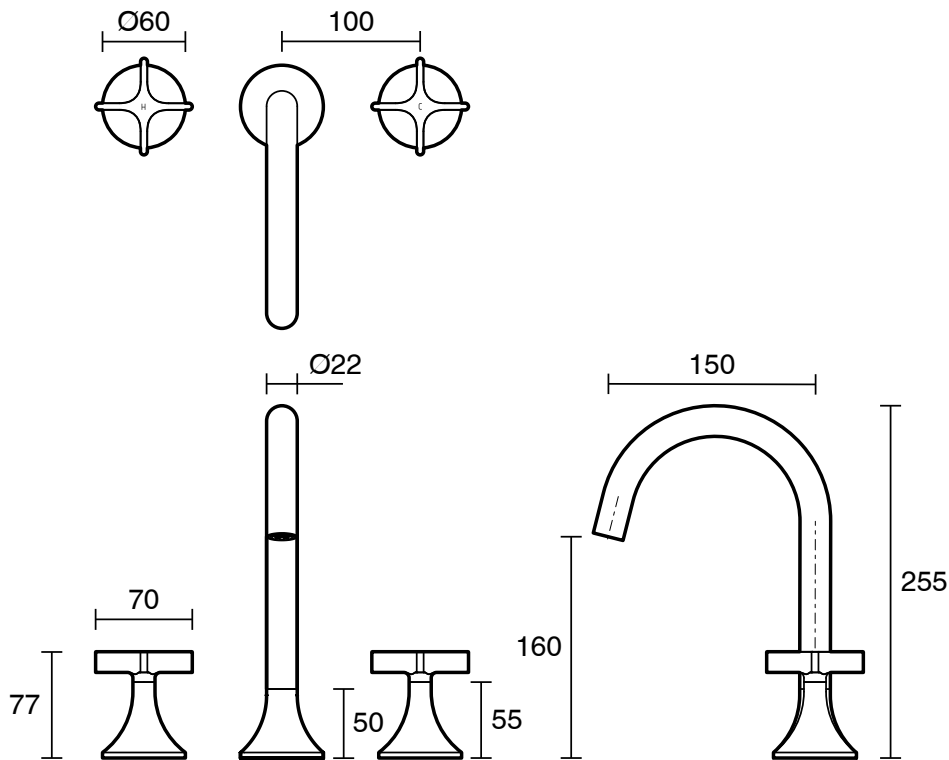

SUSSEX

Sussex Oria Cross Handle Basin Set PVD Brushed Bronze (5 Star) Lead Free

39649

SPECIFICATIONS	
Recommended Use	Residential;Commercial
Colour Finish	Brushed Bronze
Primary Material	Lead Free Brass
Recommended Pressure Range	150 - 500 kPa as per AS3500
Max Continuous Working Temperature (deg C)	65
Min Continuous Working Temperature (deg C)	1
WARRANTY	
Residential Use (Years)	40
Commercial Use (Years)	10
<i>Please refer to Sussex Warranty page for full Terms and Conditions</i>	

Disclaimer: Products in this specification manual must by regulation be installed by licensed and registered trade people. The manufacturer/distributor reserves the right to vary specifications or delete models from their range without prior notification. Dimensions are nominal measurements only. Dimensions and set-outs listed are correct at time of publication however the manufacturer/distributor takes no responsibility for printing errors.