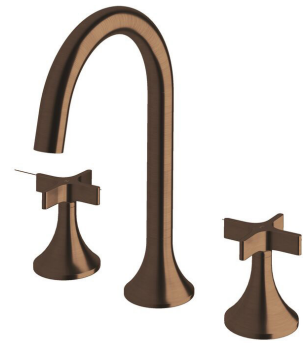

SUSSEX

Sussex Oria Cross Handle Basin Set PVD Brushed Bronze (5 Star) Lead Free

39649

SPECIFICATIONS	
Recommended Use	Residential;Commercial
Colour Finish	Brushed Bronze
Primary Material	Lead Free Brass
Recommended Pressure Range	150 - 500 kPa as per AS3500
Max Continuous Working Temperature (deg C)	65
Min Continuous Working Temperature (deg C)	1
WARRANTY	
Residential Use (Years)	40
Commercial Use (Years)	10
<i>Please refer to Sussex Warranty page for full Terms and Conditions</i>	