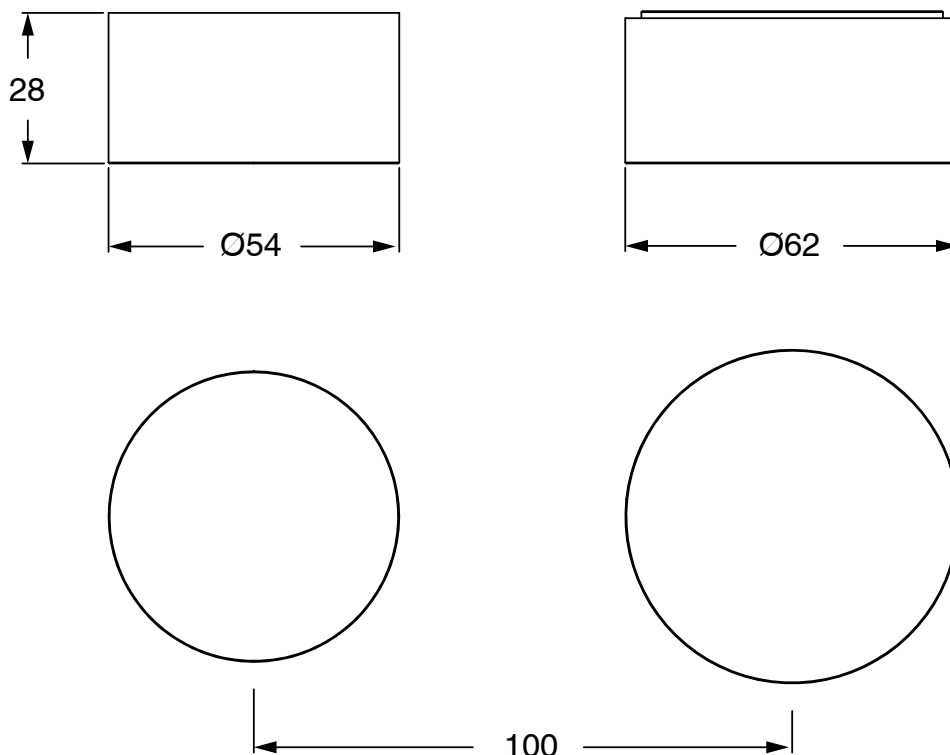

Dimensions are nominal measurements only.

CLEANING RECOMMENDATIONS:

We recommend the use of soapy water or approved cleaners. This product should not be cleaned with abrasive materials. Damage caused by any improper treatment is not covered by the product warranty. Refer to Warranty Conditions

Disclaimer: Products in this specification manual must by regulation be installed by licensed and registered trade people. The manufacturer/distributor reserves the right to vary specifications or delete models from their range without prior notification. Dimensions are nominal measurements only. Dimensions and set-outs listed are correct at time of publication however the manufacturer/distributor takes no responsibility for printing errors.

Published 14/05/2026

To see the complete Sussex range go to www.reece.com.au