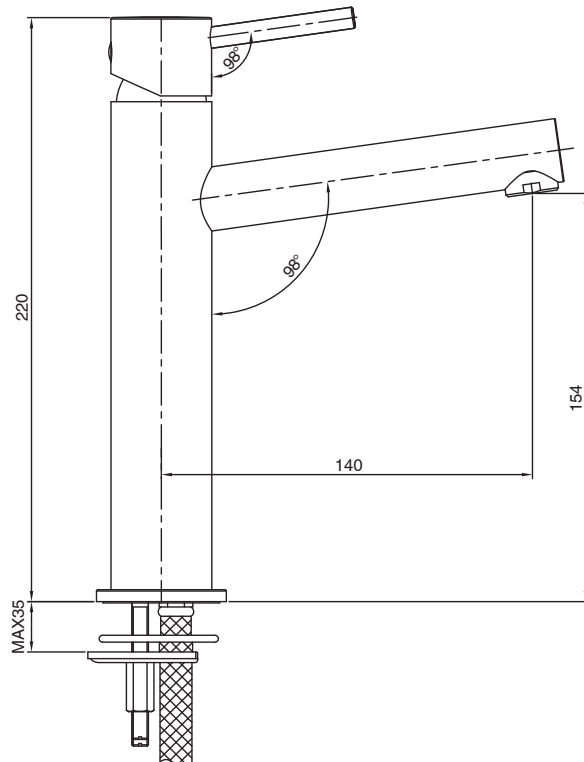

mizu

Mizu Drift MK2 Medium Height Basin Mixer Brushed Brass (5 Star)

2266361

SPECIFICATIONS	
Recommended Use	Residential;Commercial
Colour Finish	Brushed Brass
Primary Material	DR Brass
Recommended Pressure Range	150 - 500 kPa as per AS3500
Max Continuous Working Temperature (deg C)	65
Min Continuous Working Temperature (deg C)	5
WARRANTY	
Residential & Commercial Use (Years)	25
Spare Parts & Labour (Years)	1
<i>Please refer to Mizu Warranty page for full Terms and Conditions</i>	

Disclaimer: Products in this specification manual must by regulation be installed by licensed and registered trade people. The manufacturer/distributor reserves the right to vary specifications or delete models from their range without prior notification. Dimensions are nominal measurements only. Dimensions and set-outs listed are correct at time of publication however the manufacturer/distributor takes no responsibility for printing errors.