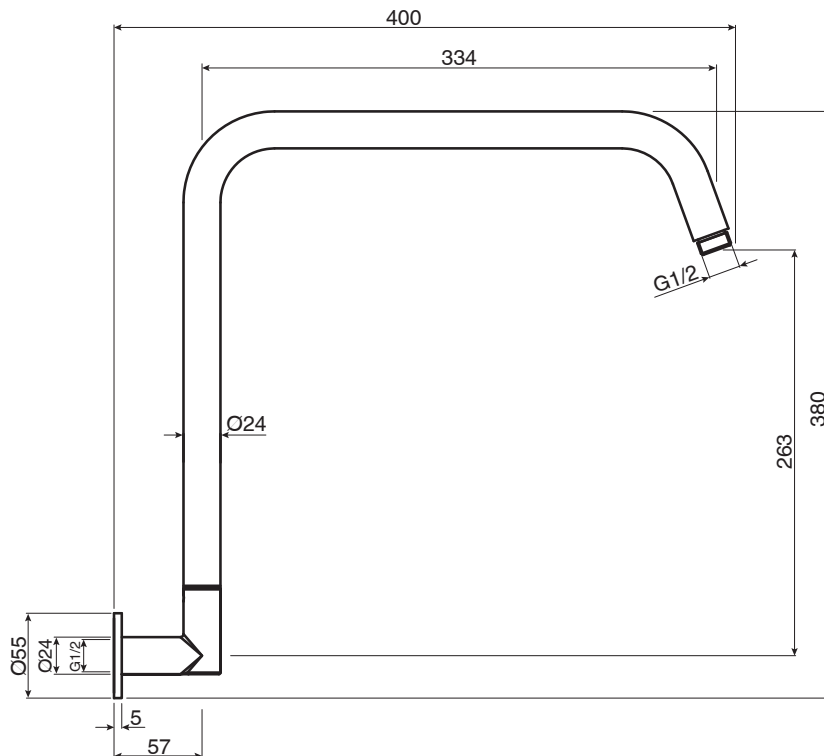

## Mizu Drift Gooseneck Shower Arm Only Brushed Brass

9512416

SPECIFICATIONS	
Recommended Use	Residential;Commercial
Colour Finish	Brushed Brass
Primary Material	DR Brass
Recommended Pressure Range	150 - 500 kPa as per AS3500
Max Continuous Working Temperature (deg C)	60
Min Continuous Working Temperature (deg C)	5
WARRANTY	
Residential & Commercial Use (Years)	25
Spare Parts & Labour (Years)	1
<i>Please refer to Mizu Warranty page for full Terms and Conditions</i>	

Dimensions are nominal measurements only.