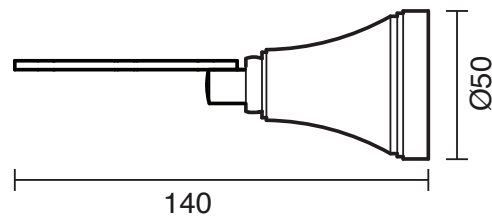

KADO

Kado Era Toothbrush Holder Chrome

9507734

SPECIFICATIONS

Recommended Use	Residential;Commercial
Colour	Chrome
Material	Zinc/Steel

WARRANTY

Residential & Commercial Use (Years)	25
Parts Replacement Only (Years)	1

Please refer to Kado Warranty Page for full Terms and Conditions

Dimensions are nominal measurements only.

CLEANING RECOMMENDATIONS:

We recommend the use of soapy water or approved cleaners. This product should not be cleaned with abrasive materials. Damage caused by any improper treatment is not covered by the product warranty. Refer to Warranty Conditions

Disclaimer: Products in this specification manual must by regulation be installed by licensed and registered trade people. The manufacturer/distributor reserves the right to vary specifications or delete models from their range without prior notification. Dimensions are nominal measurements only. Dimensions and set-outs listed are correct at time of publication however the manufacturer/distributor takes no responsibility for printing errors.

Published 01/04/2026

To see the complete Kado range go to www.reece.com.au