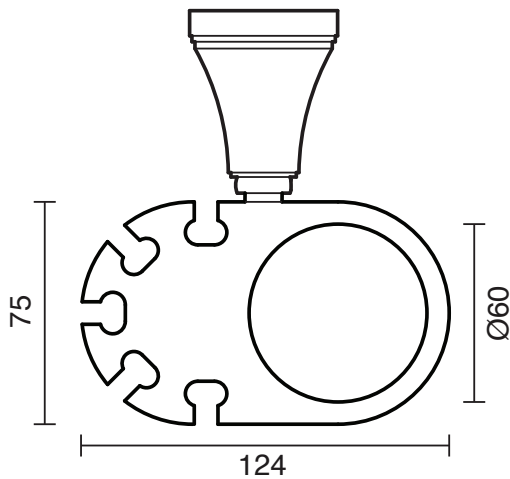

KADO

Kado Era Toothbrush Holder Chrome

9507734

SPECIFICATIONS

Recommended Use	Residential;Commercial
Colour	Chrome
Material	Zinc/Steel

WARRANTY

Residential & Commercial Use (Years)	25
Parts Replacement Only (Years)	1

Please refer to Kado Warranty Page for full Terms and Conditions

Dimensions are nominal measurements only.

CLEANING RECOMMENDATIONS:

We recommend the use of soapy water or approved cleaners. This product should not be cleaned with abrasive materials. Damage caused by any improper treatment is not covered by the product warranty. Refer to Warranty Conditions

Disclaimer: Products in this specification manual must by regulation be installed by licensed and registered trade people. The manufacturer/distributor reserves the right to vary specifications or delete models from their range without prior notification. Dimensions are nominal measurements only. Dimensions and set-outs listed are correct at time of publication however the manufacturer/distributor takes no responsibility for printing errors.

Published 01/04/2026

To see the complete Kado range go to www.reece.com.au