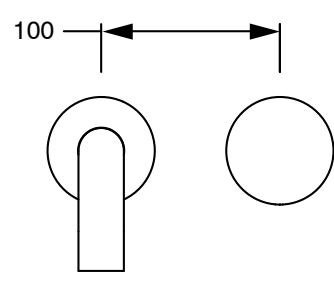

SUSSEX

Sussex Pure Progressive Wall Bath Mixer System 250mm with Diamond Textured Handles
PVD Brushed Gunmetal Lead Free
50076

SPECIFICATIONS

Recommended Use	Residential;Commercial
Colour Finish	Brushed Gunmetal
Primary Material	Lead Free Brass
Recommended Pressure Range	150 - 500 kPa as per AS3500
Max Continuous Working Temperature (deg C)	65
Min Continuous Working Temperature (deg C)	1

WARRANTY

Residential Use (Years)	40
Commercial Use (Years)	10

Please refer to Sussex Warranty page for full Terms and Conditions

Dimensions are nominal measurements only.

CLEANING RECOMMENDATIONS:

We recommend the use of soapy water or approved cleaners. This product should not be cleaned with abrasive materials. Damage caused by any improper treatment is not covered by the product warranty. Refer to Warranty Conditions

Disclaimer: Products in this specification manual must by regulation be installed by licensed and registered trade people. The manufacturer/distributor reserves the right to vary specifications or delete models from their range without prior notification. Dimensions are nominal measurements only. Dimensions and set-outs listed are correct at time of publication however the manufacturer/distributor takes no responsibility for printing errors.

Published 14/05/2026

To see the complete Sussex range go to www.reece.com.au