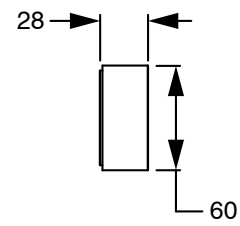

SUSSEX

Sussex Pure Progressive Wall Bath Mixer System 250mm with Diamond Textured Handles
PVD Brushed Gunmetal Lead Free
50076

SPECIFICATIONS

Recommended Use	Residential;Commercial
Colour Finish	Brushed Gunmetal
Primary Material	Lead Free Brass
Recommended Pressure Range	150 - 500 kPa as per AS3500
Max Continuous Working Temperature (deg C)	65
Min Continuous Working Temperature (deg C)	1

WARRANTY

Residential Use (Years)	40
Commercial Use (Years)	10

Please refer to Sussex Warranty page for full Terms and Conditions