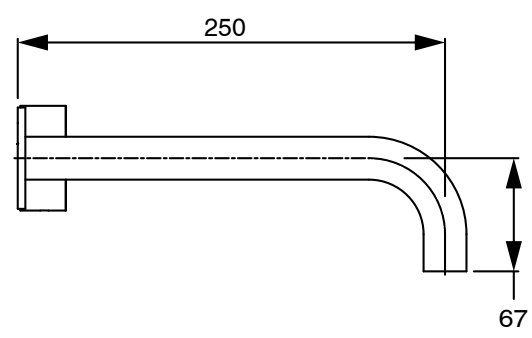

SUSSEX

Sussex Pure Progressive Wall Bath Mixer System 250mm with Diamond Textured Handles
PVD Brushed Gunmetal Lead Free
50076

SPECIFICATIONS

Recommended Use	Residential;Commercial
Colour Finish	Brushed Gunmetal
Primary Material	Lead Free Brass
Recommended Pressure Range	150 - 500 kPa as per AS3500
Max Continuous Working Temperature (deg C)	65
Min Continuous Working Temperature (deg C)	1

WARRANTY

Residential Use (Years)	40
Commercial Use (Years)	10

Please refer to Sussex Warranty page for full Terms and Conditions

Dimensions are nominal measurements only.

CLEANING RECOMMENDATIONS:

We recommend the use of soapy water or approved cleaners. This product should not be cleaned with abrasive materials. Damage caused by any improper treatment is not covered by the product warranty. Refer to Warranty Conditions

Disclaimer: Products in this specification manual must by regulation be installed by licensed and registered trade people. The manufacturer/distributor reserves the right to vary specifications or delete models from their range without prior notification. Dimensions are nominal measurements only. Dimensions and set-outs listed are correct at time of publication however the manufacturer/distributor takes no responsibility for printing errors.

Published 14/05/2026

To see the complete Sussex range go to www.reece.com.au