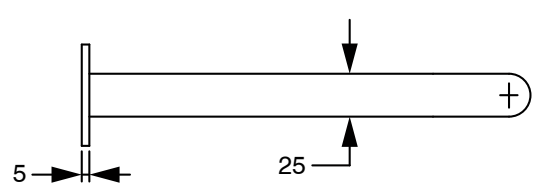

SUSSEX

Sussex Pure Progressive Wall Bath Mixer System 250mm with Diamond Textured Handles
PVD Brushed Gunmetal Lead Free
50076

SPECIFICATIONS

Recommended Use	Residential;Commercial
Colour Finish	Brushed Gunmetal
Primary Material	Lead Free Brass
Recommended Pressure Range	150 - 500 kPa as per AS3500
Max Continuous Working Temperature (deg C)	65
Min Continuous Working Temperature (deg C)	1

WARRANTY

Residential Use (Years)	40
Commercial Use (Years)	10

Please refer to Sussex Warranty page for full Terms and Conditions

Dimensions are nominal measurements only.

CLEANING RECOMMENDATIONS:

We recommend the use of soapy water or approved cleaners. This product should not be cleaned with abrasive materials. Damage caused by any improper treatment is not covered by the product warranty. Refer to Warranty Conditions

Disclaimer: Products in this specification manual must by regulation be installed by licensed and registered trade people. The manufacturer/distributor reserves the right to vary specifications or delete models from their range without prior notification. Dimensions are nominal measurements only. Dimensions and set-outs listed are correct at time of publication however the manufacturer/distributor takes no responsibility for printing errors.

Published 14/05/2026

To see the complete Sussex range go to www.reece.com.au