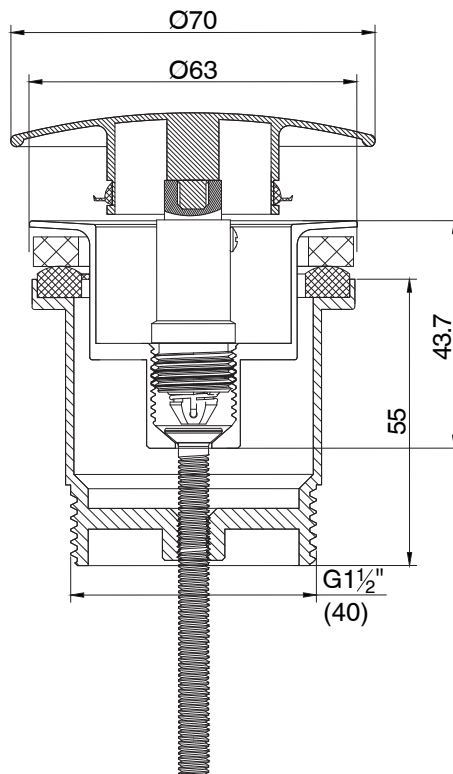

mizu

Mizu Drift Universal 40mm Dome Pop Up Plug & Waste Brushed Gold

2263857

SPECIFICATIONS	
Recommended Use	Residential;Commercial
Colour Finish	Brushed Gold
Primary Material	DR Brass
WARRANTY	
Parts Replacement Only - excludes labour costs (Years)	1
<i>Please refer to Mizu Warranty page for full Terms and Conditions</i>	

Disclaimer: Products in this specification manual must by regulation be installed by licensed and registered trade people. The manufacturer/distributor reserves the right to vary specifications or delete models from their range without prior notification. Dimensions are nominal measurements only. Dimensions and set-outs listed are correct at time of publication however the manufacturer/distributor takes no responsibility for printing errors.