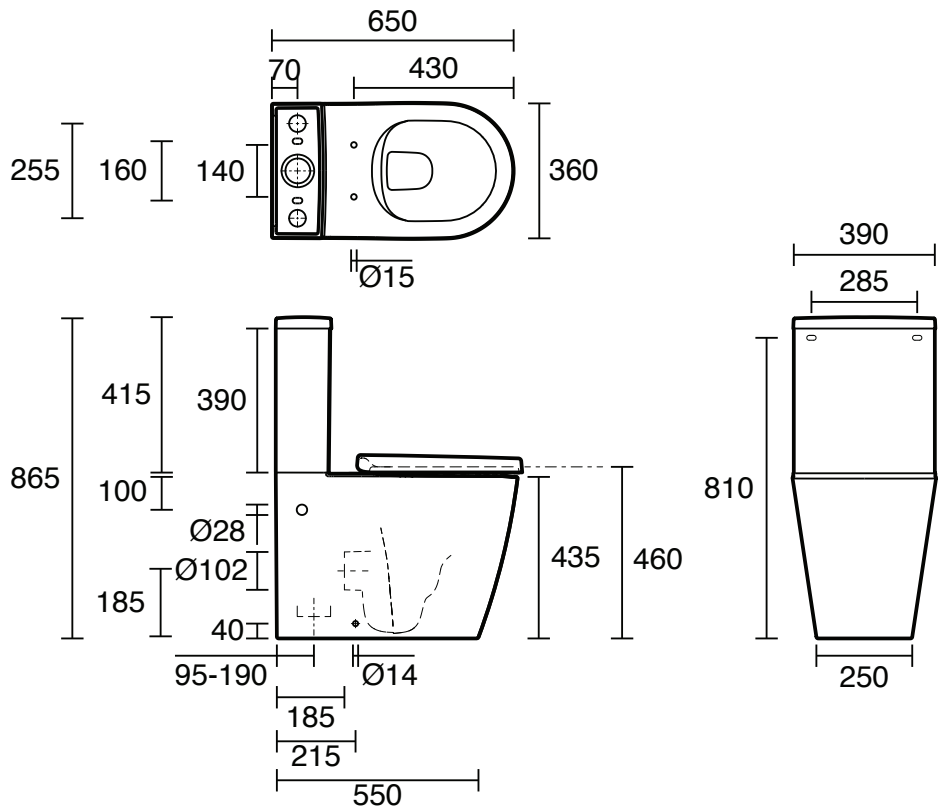

# KADO

**Kado Lux Close Coupled Back To Wall Rimless Plus Overheight Bottom Inlet Toilet Suite with Soft Close Quick Release Seat White (4 Star)**  
1832079

SPECIFICATIONS	
Recommended Use	Residential;Commercial
Pan Material	Vitreous China
Toilet Seat Material	Urea
Weight of Pan (kg)	37
Weight of Cistern (kg)	15
Water Inlet Position	Bottom
Toilet Seat Type	Soft Close;Quick Release
Rim Configuration	Rimless
Outlet Type	P Trap;S Trap
WARRANTY	
Residential & Commercial Use (Years)	25
Spare Parts & Labour (Years)	1
<i>Please refer to Kado Warranty Page for full Terms and Conditions</i>	

**Disclaimer:** Products in this specification manual must by regulation be installed by licensed and registered trade people. The manufacturer/distributor reserves the right to vary specifications or delete models from their range without prior notification. Dimensions are nominal measurements only. Dimensions and set-outs listed are correct at time of publication however the manufacturer/distributor takes no responsibility for printing errors.