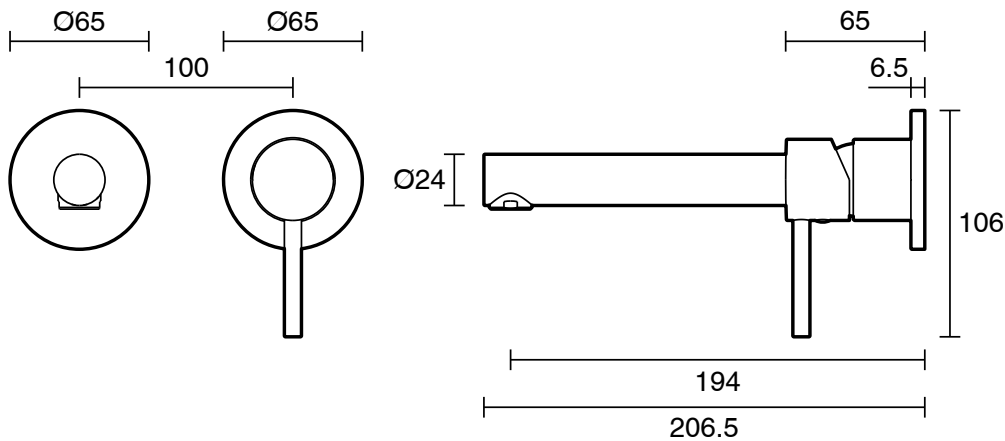

mizu

Mizu Drift Wall Basin/Bath Mixer Set Straight Spout with 2-Piece Cover Plate Trimset Brushed Brass (6 Star) Lead Free
2267286

SPECIFICATIONS	
Recommended Use	Residential;Commercial
Colour Finish	Brushed Brass
Primary Material	Lead Free Brass
Recommended Pressure Range	150 - 500 kPa as per AS3500
Max Continuous Working Temperature (deg C)	70
Min Continuous Working Temperature (deg C)	5
WARRANTY	
Residential & Commercial Use (Years)	25
Spare Parts & Labour (Years)	1
<i>Please refer to Mizu Warranty page for full Terms and Conditions</i>	

Disclaimer: Products in this specification manual must by regulation be installed by licensed and registered trade people. The manufacturer/distributor reserves the right to vary specifications or delete models from their range without prior notification. Dimensions are nominal measurements only. Dimensions and set-outs listed are correct at time of publication however the manufacturer/distributor takes no responsibility for printing errors.