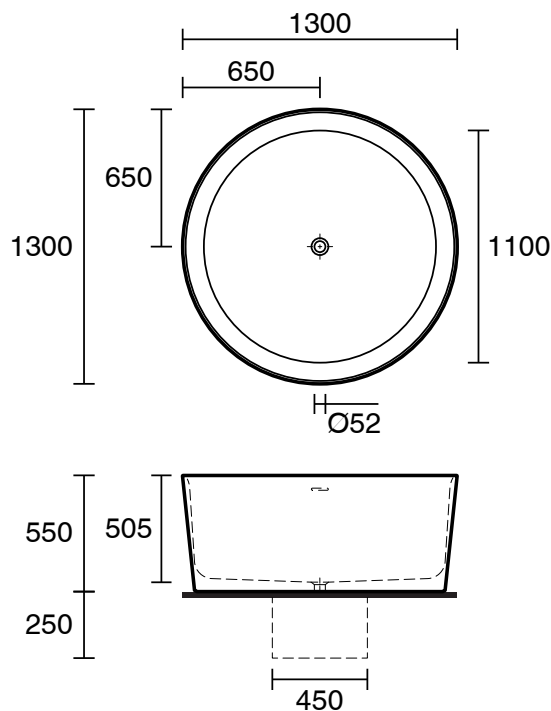

LAUFEN

LAUFEN Val Freestanding Bath with Overflow 1300mm Round Sentec White

9510105

SPECIFICATIONS

Recommended Use	Residential;Commercial
Bath Type	Freestanding
Primary Material	Solid Surface
Colour Finish	White
Capacity (L)	460
Weight (kg)	129
Mounting	Floor
Overflow Included	Yes
Plug & Waste Included	No

WARRANTY

Residential & Commercial Use (Years)	25
Spare Parts & Labour (Years)	1

Please refer to LAUFEN Warranty page for full Terms and Conditions

Dimensions are nominal measurements only.

CLEANING RECOMMENDATIONS:

We recommend the use of soapy water or approved cleaners. This product should not be cleaned with abrasive materials. Damage caused by any improper treatment is not covered by the product warranty. Refer to Warranty Conditions

Disclaimer: Products in this specification manual must by regulation be installed by licensed and registered trade people. The manufacturer/distributor reserves the right to vary specifications or delete models from their range without prior notification. Dimensions are nominal measurements only. Dimensions and set-outs listed are correct at time of publication however the manufacturer/distributor takes no responsibility for printing errors.

Published 24/04/2026

To see the complete LAUFEN range go to www.reece.com.au