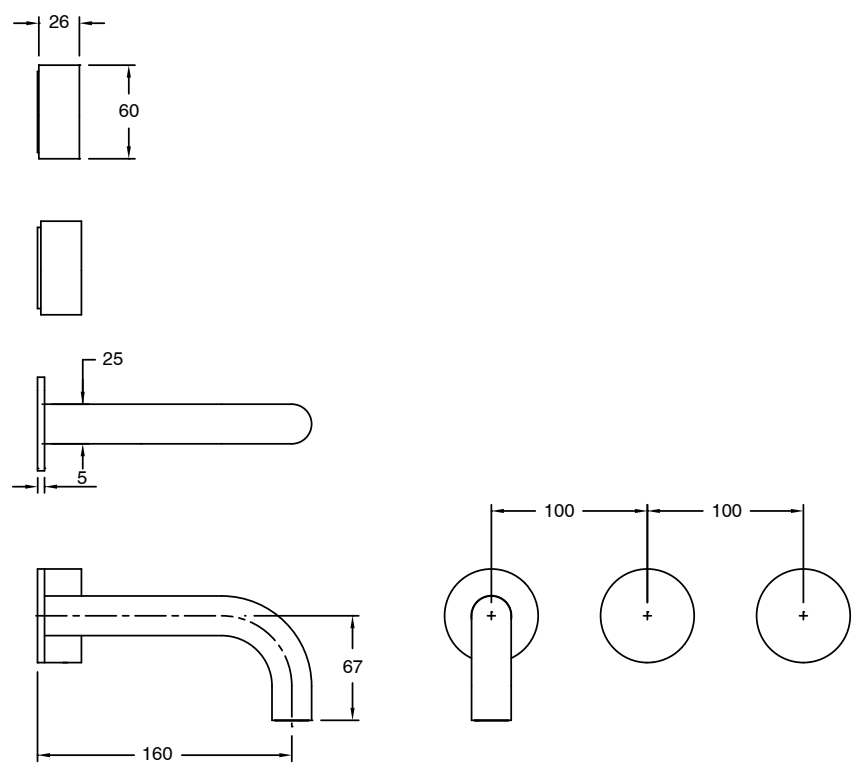

SUSSEX

**Sussex Pure Wall Bath Hostess System 160mm with Linear Textured Handles
PVD Brushed Gold Lead Free
46815**

SPECIFICATIONS

Recommended Use	Residential;Commercial
Colour Finish	Brushed Gold
Primary Material	Lead Free Brass
Recommended Pressure Range	150 - 500 kPa as per AS3500
Max Continuous Working Temperature (deg C)	65
Min Continuous Working Temperature (deg C)	1

WARRANTY

Residential Use (Years)	40
Commercial Use (Years)	10

Please refer to Sussex Warranty page for full Terms and Conditions

Dimensions are nominal measurements only.

CLEANING RECOMMENDATIONS:

We recommend the use of soapy water or approved cleaners. This product should not be cleaned with abrasive materials. Damage caused by any improper treatment is not covered by the product warranty. Refer to Warranty Conditions

Disclaimer: Products in this specification manual must by regulation be installed by licensed and registered trade people. The manufacturer/distributor reserves the right to vary specifications or delete models from their range without prior notification. Dimensions are nominal measurements only. Dimensions and set-outs listed are correct at time of publication however the manufacturer/distributor takes no responsibility for printing errors.

Published 14/05/2026

To see the complete Sussex range go to www.reece.com.au