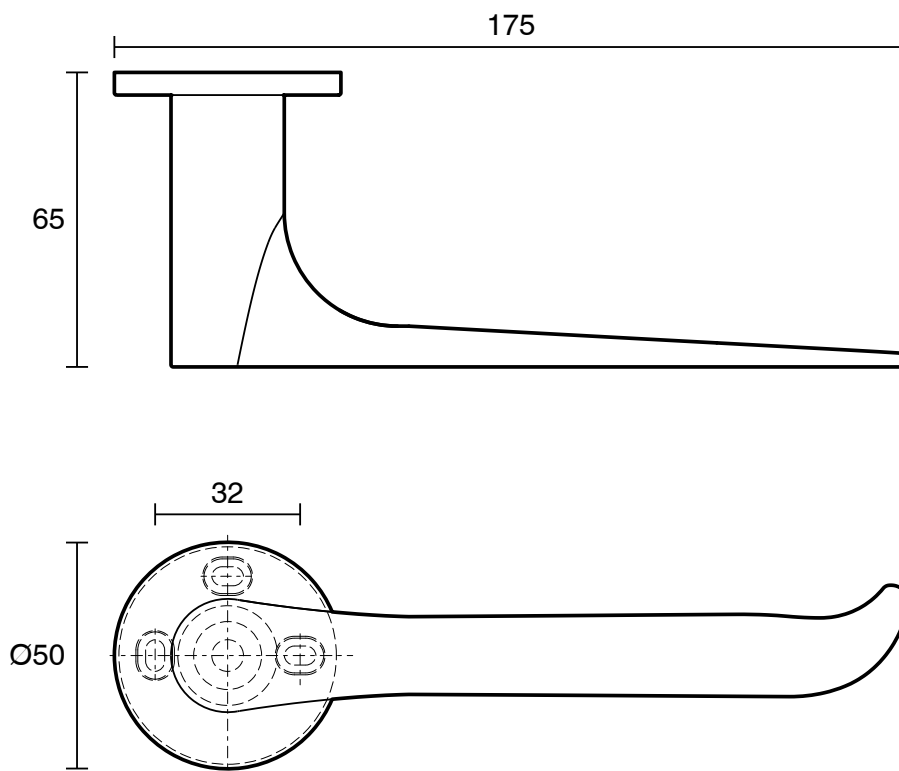

mizu

Mizu Silk Toilet Roll Holder Matte Black

2263983

SPECIFICATIONS	
Recommended Use	Residential;Commercial
Colour Finish	Matte Black
Primary Material	Zinc
WARRANTY	
Residential & Commercial Use (Years)	25
Spare Parts & Labour (Years)	1
<i>Please refer to Mizu Warranty page for full Terms and Conditions</i>	

Disclaimer: Products in this specification manual must by regulation be installed by licensed and registered trade people. The manufacturer/distributor reserves the right to vary specifications or delete models from their range without prior notification. Dimensions are nominal measurements only. Dimensions and set-outs listed are correct at time of publication however the manufacturer/distributor takes no responsibility for printing errors.