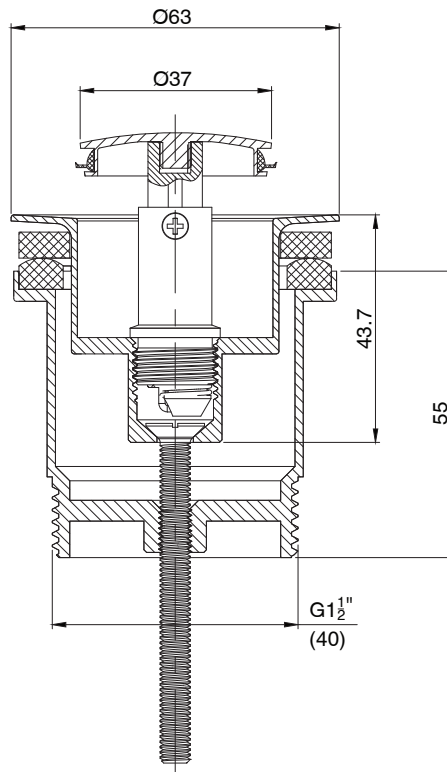

mizu

Mizu Drift Universal 40mm Pop Up Plug & Waste Matte Black

2299560

SPECIFICATIONS	
Recommended Use	Residential;Commercial
Colour Finish	Matte Black
Primary Material	DR Brass
WARRANTY	
Parts Replacement Only - excludes labour costs (Years)	1
<i>Please refer to Mizu Warranty page for full Terms and Conditions</i>	

Disclaimer: Products in this specification manual must by regulation be installed by licensed and registered trade people. The manufacturer/distributor reserves the right to vary specifications or delete models from their range without prior notification. Dimensions are nominal measurements only. Dimensions and set-outs listed are correct at time of publication however the manufacturer/distributor takes no responsibility for printing errors.