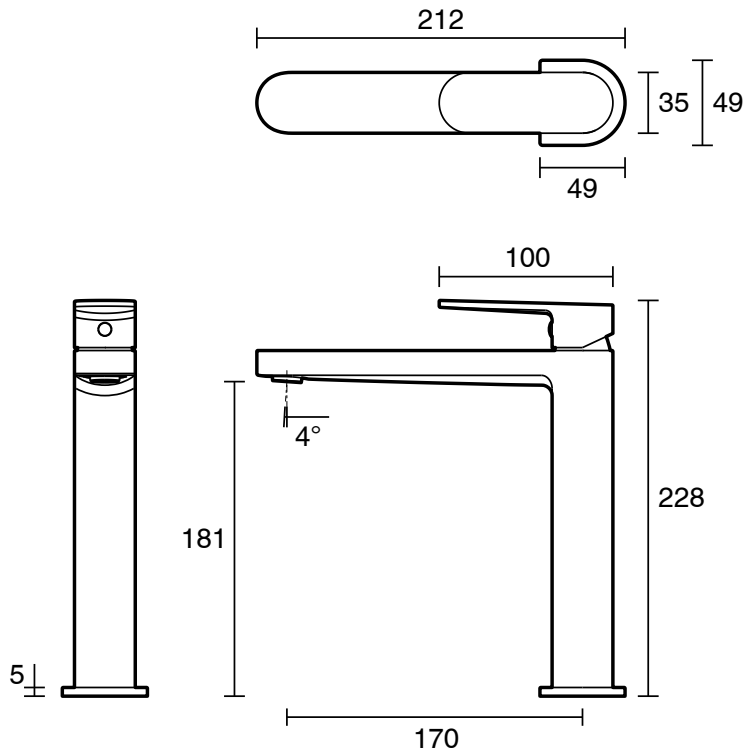

mizu

Mizu Soothe MK2 Medium Height Basin Mixer Chrome (6 Star) Lead Free

2265207

SPECIFICATIONS	
Recommended Use	Residential;Commercial
Colour Finish	Polished Chrome
Primary Material	Lead Free Brass
Recommended Pressure Range	150 - 500 kPa as per AS3500
Max Continuous Working Temperature (deg C)	65
Min Continuous Working Temperature (deg C)	5
WARRANTY	
Residential & Commercial Use (Years)	25
Spare Parts & Labour (Years)	1
<i>Please refer to Mizu Warranty page for full Terms and Conditions</i>	

Disclaimer: Products in this specification manual must by regulation be installed by licensed and registered trade people. The manufacturer/distributor reserves the right to vary specifications or delete models from their range without prior notification. Dimensions are nominal measurements only. Dimensions and set-outs listed are correct at time of publication however the manufacturer/distributor takes no responsibility for printing errors.