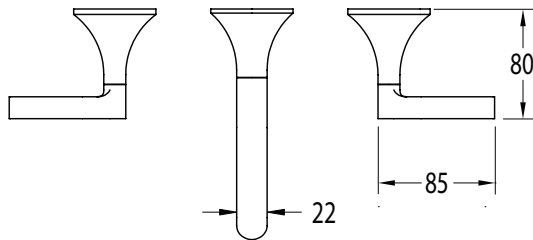

SUSSEX

Sussex Oria Wall Basin Set 165mm PVD Brushed Gunmetal (5 Star)

2265594

SPECIFICATIONS

Recommended Use	Residential;Commercial
Colour Finish	Brushed Smoke Gunmetal
Primary Material	DR Brass
Recommended Pressure Range	150 - 500 kPa as per AS3500
Max Continuous Working Temperature (deg C)	65
Min Continuous Working Temperature (deg C)	1

WARRANTY

Residential Use (Years)	40
Commercial Use (Years)	10

Please refer to Sussex Warranty page for full Terms and Conditions

Dimensions are nominal measurements only.

CLEANING RECOMMENDATIONS:

We recommend the use of soapy water or approved cleaners. This product should not be cleaned with abrasive materials. Damage caused by any improper treatment is not covered by the product warranty. Refer to Warranty Conditions

Disclaimer: Products in this specification manual must by regulation be installed by licensed and registered trade people. The manufacturer/distributor reserves the right to vary specifications or delete models from their range without prior notification. Dimensions are nominal measurements only. Dimensions and set-outs listed are correct at time of publication however the manufacturer/distributor takes no responsibility for printing errors.

Published 01/04/2026

To see the complete Sussex range go to www.reece.com.au