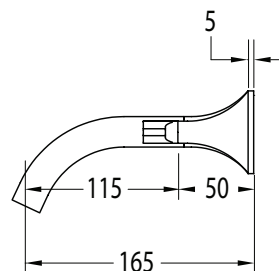

SUSSEX

Sussex Oria Wall Basin Set 165mm PVD Brushed Gunmetal (5 Star)

2265594

SPECIFICATIONS

Recommended Use	Residential;Commercial
Colour Finish	Brushed Smoke Gunmetal
Primary Material	DR Brass
Recommended Pressure Range	150 - 500 kPa as per AS3500
Max Continuous Working Temperature (deg C)	65
Min Continuous Working Temperature (deg C)	1

WARRANTY

Residential Use (Years)	40
Commercial Use (Years)	10

Please refer to Sussex Warranty page for full Terms and Conditions

Dimensions are nominal measurements only.

CLEANING RECOMMENDATIONS:

We recommend the use of soapy water or approved cleaners. This product should not be cleaned with abrasive materials. Damage caused by any improper treatment is not covered by the product warranty. Refer to Warranty Conditions

Disclaimer: Products in this specification manual must by regulation be installed by licensed and registered trade people. The manufacturer/distributor reserves the right to vary specifications or delete models from their range without prior notification. Dimensions are nominal measurements only. Dimensions and set-outs listed are correct at time of publication however the manufacturer/distributor takes no responsibility for printing errors.

Published 01/04/2026

To see the complete Sussex range go to www.reece.com.au