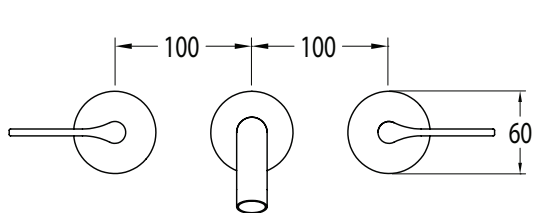

SUSSEX

Sussex Oria Wall Basin Set 165mm PVD Brushed Gunmetal (5 Star)

2265594

SPECIFICATIONS

Recommended Use	Residential;Commercial
Colour Finish	Brushed Smoke Gunmetal
Primary Material	DR Brass
Recommended Pressure Range	150 - 500 kPa as per AS3500
Max Continuous Working Temperature (deg C)	65
Min Continuous Working Temperature (deg C)	1

WARRANTY

Residential Use (Years)	40
Commercial Use (Years)	10

Please refer to Sussex Warranty page for full Terms and Conditions

Dimensions are nominal measurements only.

CLEANING RECOMMENDATIONS:

We recommend the use of soapy water or approved cleaners. This product should not be cleaned with abrasive materials. Damage caused by any improper treatment is not covered by the product warranty. Refer to Warranty Conditions

Disclaimer: Products in this specification manual must by regulation be installed by licensed and registered trade people. The manufacturer/distributor reserves the right to vary specifications or delete models from their range without prior notification. Dimensions are nominal measurements only. Dimensions and set-outs listed are correct at time of publication however the manufacturer/distributor takes no responsibility for printing errors.

Published 01/04/2026

To see the complete Sussex range go to www.reece.com.au