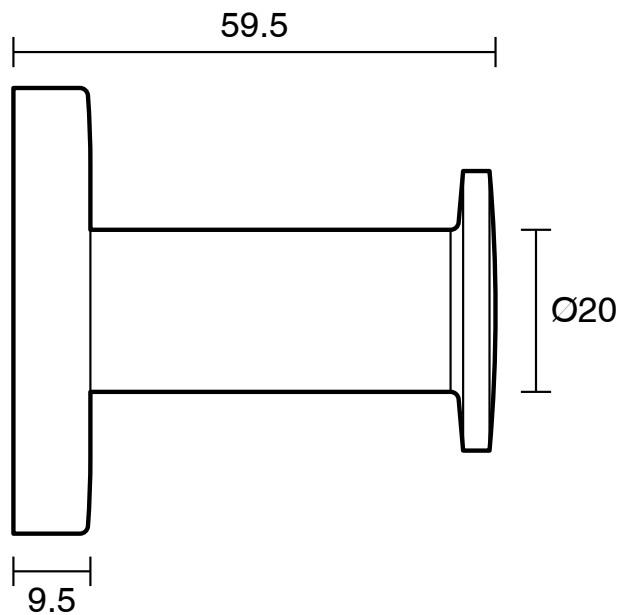

Roca Ona Robe Hook Brushed Brass

15051

SPECIFICATIONS	
Recommended Use	Residential;Commercial
Colour Finish	Brushed Brass
Primary Material	Brass
WARRANTY	
Residential & Commercial Use (Years)	25
Parts Replacement Only (Years)	1
<i>Please refer to Roca Warranty page for full Terms and Conditions</i>	