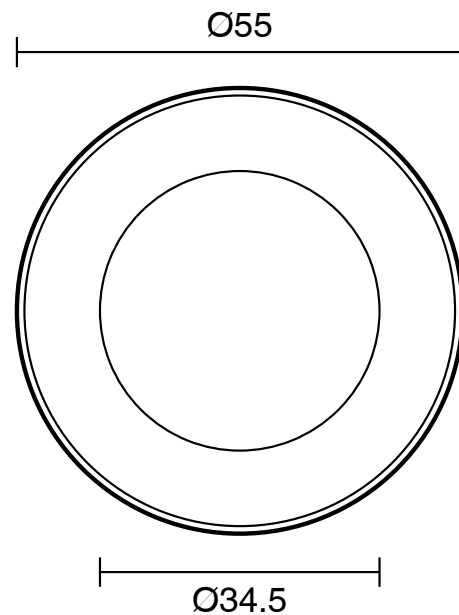

Roca Ona Robe Hook Brushed Brass

15051

SPECIFICATIONS	
Recommended Use	Residential;Commercial
Colour Finish	Brushed Brass
Primary Material	Brass
WARRANTY	
Residential & Commercial Use (Years)	25
Parts Replacement Only (Years)	1
<i>Please refer to Roca Warranty page for full Terms and Conditions</i>	