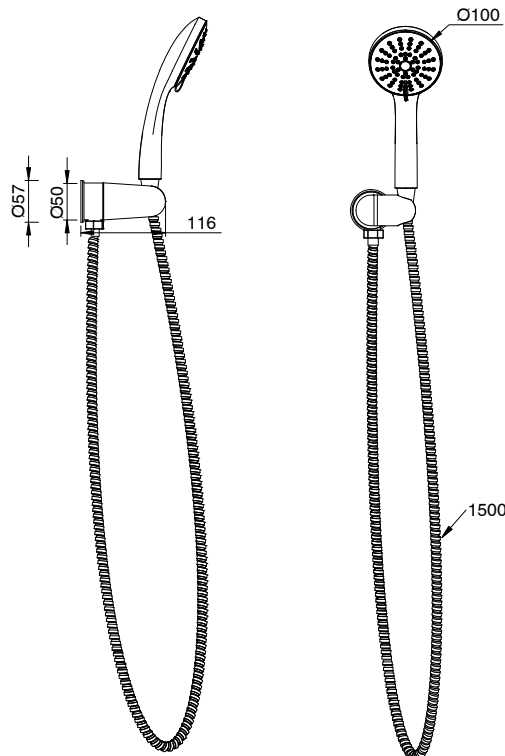

Posh Solus MK3 Handshower with Water Inlet Wall Bracket 3 Function Chrome (4 Star)

2213354

SPECIFICATIONS	
Recommended Use	Residential;Commercial
Colour Finish	Polished Chrome
Primary Material	Brass
Recommended Pressure Range	150 - 500 kPa as per AS3500
Max Continuous Working Temperature (deg C)	60
Min Continuous Working Temperature (deg C)	5
Hot Water Unit Suitability	Storage Tank;Continuous Flow
WARRANTY	
Residential & Commercial Use (Years)	25
Parts Replacement Only (Years)	1
<i>Please refer to Posh Warranty Page for full Terms and Conditions</i>	

Disclaimer: Products in this specification manual must by regulation be installed by licensed and registered trade people. The manufacturer/distributor reserves the right to vary specifications or delete models from their range without prior notification. Dimensions are nominal measurements only. Dimensions and set-outs listed are correct at time of publication however the manufacturer/distributor takes no responsibility for printing errors.