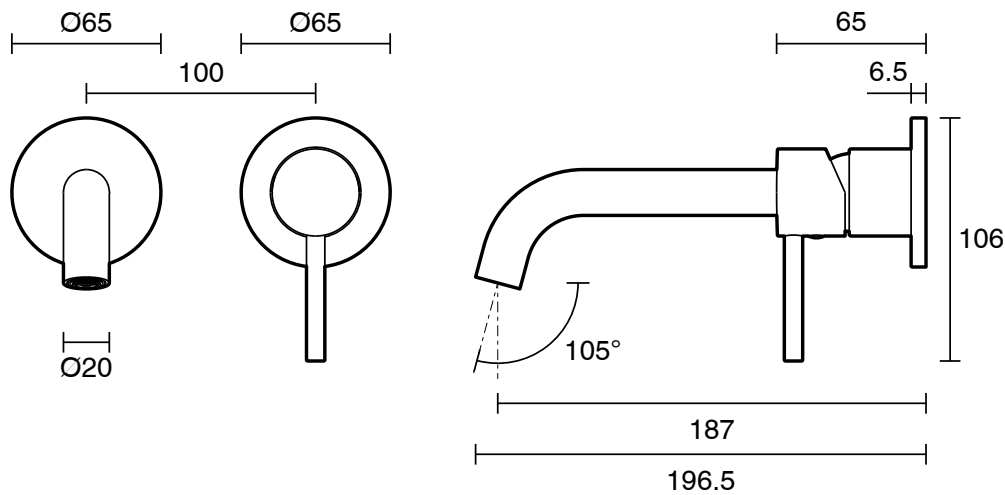

mizu

Mizu Drift Wall Basin / Bath Mixer Set with Curved Spout 2 Piece Kit Chrome (6 Star) Lead Free

2267366

SPECIFICATIONS

Recommended Use	Residential;Commercial
Colour Finish	Polished Chrome
Primary Material	Lead Free Brass
Recommended Pressure Range	150 - 500 kPa as per AS3500
Max Continuous Working Temperature (deg C)	70
Min Continuous Working Temperature (deg C)	5

WARRANTY

Residential & Commercial Use (Years)	25
Spare Parts & Labour (Years)	1

Please refer to Mizu Warranty page for full Terms and Conditions

Dimensions are nominal measurements only.

CLEANING RECOMMENDATIONS:

We recommend the use of soapy water or approved cleaners. This product should not be cleaned with abrasive materials. Damage caused by any improper treatment is not covered by the product warranty. Refer to Warranty Conditions

Disclaimer: Products in this specification manual must by regulation be installed by licensed and registered trade people. The manufacturer/distributor reserves the right to vary specifications or delete models from their range without prior notification. Dimensions are nominal measurements only. Dimensions and set-outs listed are correct at time of publication however the manufacturer/distributor takes no responsibility for printing errors.

Published 01/04/2026

To see the complete Mizu range go to www.reece.com.au