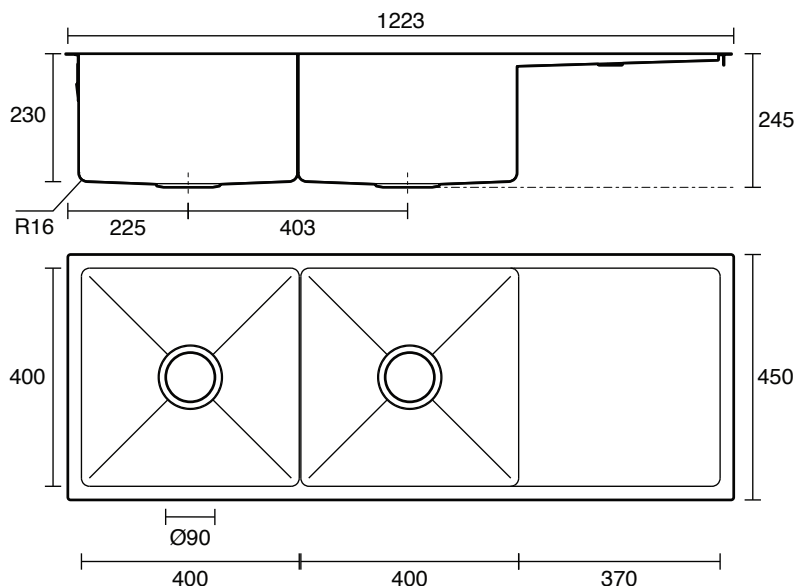

WARRANTY

Residential & Commercial Use (Years)	30
Spare Parts & Labour (Years)	1

Please refer to Memo Warranty Page for full Terms and Conditions

Sinks must be installed using a cutout template.
No responsibility will be taken for damage that occurs where a template has not been used.