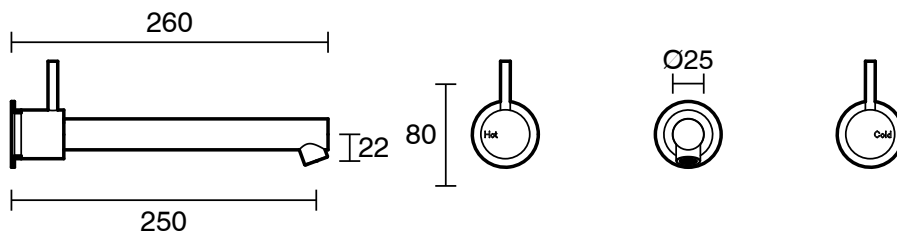

SUSSEX

Scala Wall Bath Set Straight 250mm PVD Brushed Nickel Lead Free

51278

SPECIFICATIONS

Recommended Use	Residential;Commercial
Colour Finish	Brushed Nickel
Primary Material	Lead Free Brass
Recommended Pressure Range	150 - 500 kPa as per AS3500
Max Continuous Working Temperature (deg C)	65
Min Continuous Working Temperature (deg C)	1

WARRANTY

Residential Use (Years)	40
Commercial Use (Years)	10

Please refer to Sussex Warranty page for full Terms and Conditions

Dimensions are nominal measurements only.

CLEANING RECOMMENDATIONS:

We recommend the use of soapy water or approved cleaners. This product should not be cleaned with abrasive materials. Damage caused by any improper treatment is not covered by the product warranty. Refer to Warranty Conditions

Disclaimer: Products in this specification manual must by regulation be installed by licensed and registered trade people. The manufacturer/distributor reserves the right to vary specifications or delete models from their range without prior notification. Dimensions are nominal measurements only. Dimensions and set-outs listed are correct at time of publication however the manufacturer/distributor takes no responsibility for printing errors.

Published 12/05/2026

To see the complete Sussex range go to www.reece.com.au